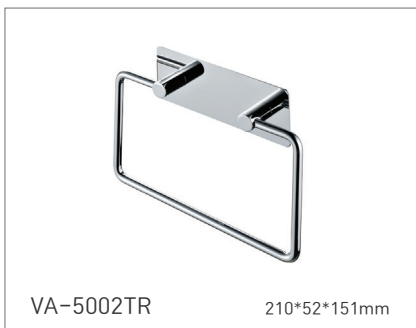

515*200*25mm

BRUSH HOLDER

청소솔

LIQUID SOAP DISPENSER

디스펜서 [물비누 분배기]

VA-S010BO 86.5*179mm(300mL)

VA-S010TP 86*189mm(300mL)

VA-S010ST 81.5*189mm(300mL)

VA-S010BL-50 167*375mm(500mL)
(PIPE:120mm)

VA-S010BL-80 175*373mm(800mL)
(PIPE:120mm)

VA-S010BL-BL 175.5*373mm(800mL)
(PIPE:120mm)

VA-S010BL-AG 175*373mm(800mL)
(PIPE:120mm)

LIQUID SOAP DISPENSER

디스펜서 [물비누 분배기]

VA-010A 88*85*179.6mm(350mL)

VA-010B 161*85*179.6mm(350mL)

VA-010C 234*85*179.6mm(350mL)

VA-010L 81*91*190mm(300mL)

VA-010R 81*91*190mm(300mL)

VA-010-54 71*108*190mm(300mL)

VA-010AA 88*88*173.5mm(350mL)

VA-010BB 161*88*173.5mm(350mL)

VA-010CC 234*88*173.5mm(350mL)

RING TOWEL HOLDER

링 타월걸이

RING TOWEL HOLDER

링 타월걸이

RING TOWEL HOLDER

GRAB BAR

욕조손잡이