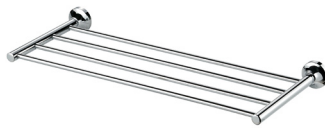

189 ϕ **393mm(3X)

VA-ST017AR

198.5 ϕ *317mm(3X)

BASKET SHELF

바스켓 선반

TABLETOP SOAP DISH HOLDER & TUMBLER HOLDER

컵대, 비누대(스탠드형)

TOWEL SHELF with TOWEL RACK

수건선반 (2단)

TOWEL SHELF

수건선반 (1단)

Chrome

VA-501STA

600*198mm*53∅

Black

VA-501STA-BL

553*198mm*53∅

Gold

VA-501STA-AG

553*198mm*53∅

Satin Nickel

VA-501STA-SA

553*198mm*53∅

VA-501ST