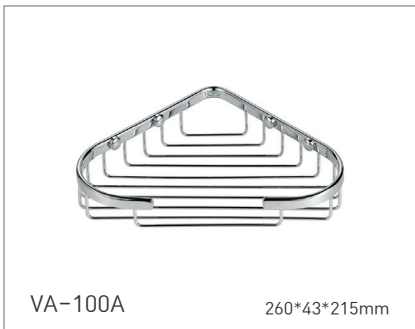

189 ϕ **393mm(3X)

VA-ST017AR

198.5 ϕ *317mm(3X)

BASKET SHELF

바스켓 선반

TABLETOP SOAP DISH HOLDER & TUMBLER HOLDER

컵대, 비누대(스탠드형)

TOWEL SHELF with TOWEL RACK

수건선반 (2단)

TOWEL SHELF

수건선반 (1단)

Chrome

VA-501STA

600*198mm*53∅

Black

VA-501STA-BL