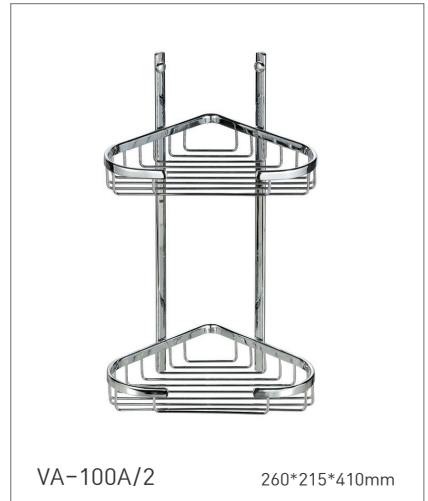

189 ϕ **393mm(3X)

VA-ST017AR

198.5 ϕ *317mm(3X)

BASKET SHELF

바스켓 선반

TABLETOP SOAP DISH HOLDER & TUMBLER HOLDER

컵대, 비누대(스탠드형)

TOWEL SHELF with TOWEL RACK

수건선반 (2단)

TOWEL SHELF

수건선반 (1단)

Chrome

VA-501STA

600*198mm*53∅

Black

VA-501STA-BL