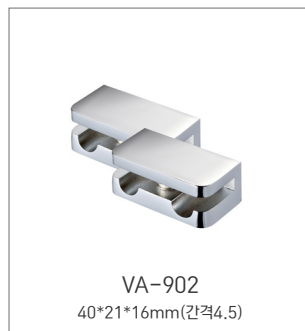

500mm*26φ (C-474mm)

VA-DR41P

522mm*22φ (C-500mm)

VA-DR41PP

522mm*22φ (C-500mm)

VA-DR21PR

522mm*22φ (C-500mm)

VA-DR21PPR

522mm*22φ (C-500mm)

STOPPER with Robe Hook

스토퍼_옷걸이 겸용

PUBLIC TOILET PRODUCTS

공공 Toilet 제품

ETC

KS 인증

KS Q ISO