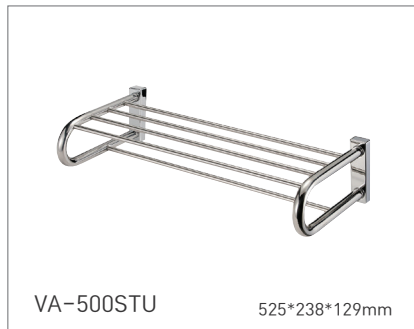

189 ϕ **393mm(3X)

VA-ST017AR

198.5 ϕ *317mm(3X)

BASKET SHELF

바스켓 선반

TABLETOP SOAP DISH HOLDER & TUMBLER HOLDER

컵대, 비누대(스탠드형)

TOWEL SHELF with TOWEL RACK

수건선반 (2단)

TOWEL SHELF

수건선반 (1단)

Chrome

VA-501STA

600*198mm*53∅

Black

VA-501STA-BL