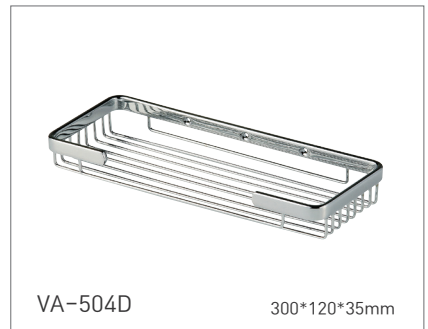

189 ϕ **393mm(3X)

VA-ST017AR

198.5 ϕ *317mm(3X)

BASKET SHELF

바스켓 선반

TABLETOP SOAP DISH HOLDER & TUMBLER HOLDER

컵대, 비누대(스탠드형)

TOWEL SHELF with TOWEL RACK