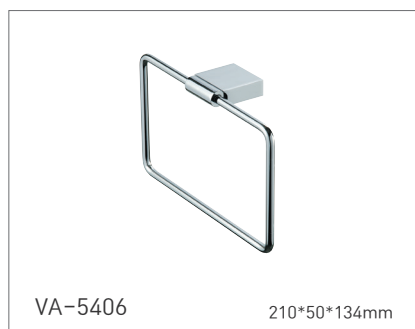

515*200*25mm

BRUSH HOLDER

청소솔

LIQUID SOAP DISPENSER

디스펜서 [물비누 분배기]

VA-S010BO 86.5*179mm(300mL)

VA-S010TP 86*189mm(300mL)

VA-S010ST 81.5*189mm(300mL)

VA-S010BL-50 167*375mm(500mL)
(PIPE:120mm)

VA-S010BL-80 175*373mm(800mL)
(PIPE:120mm)

VA-S010BL-BL 175.5*373mm(800mL)
(PIPE:120mm)

VA-S010BL-AG 175*373mm(800mL)
(PIPE:120mm)

LIQUID SOAP DISPENSER

디스펜서 [물비누 분배기]

VA-010A 88*85*179.6mm(350mL)

VA-010B 161*85*179.6mm(350mL)

VA-010C 234*85*179.6mm(350mL)

VA-010L 81*91*190mm(300mL)

VA-010R 81*91*190mm(300mL)

VA-010-54 71*108*190mm(300mL)

VA-010AA 88*88*173.5mm(350mL)

VA-010BB 161*88*173.5mm(350mL)

VA-010CC 234*88*173.5mm(350mL)

RING TOWEL HOLDER

링 타월걸이

RING TOWEL HOLDER

링 타월걸이

RING TOWEL HOLDER

GRAB BAR

욕조손잡이