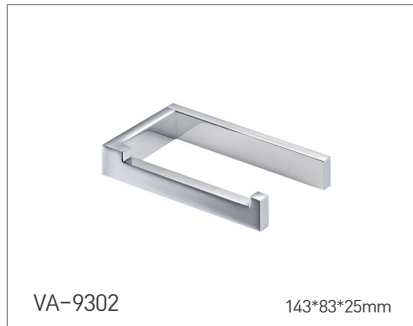

VA-402AL

243*525*50mm

VA-402ST54

243*525*50mm

VA-S006A

243*74*120mm

VA-S006C

243*80*146.5mm

Black

VA-S006C-BL

243*80*145mm

PAPER HOLDER (Single)

휴지걸이 (싱글)

PAPER HOLDER (Single)

휴지걸이 (싱글)

PAPER HOLDER (SINGLE)

PAPER HOLDER (Single)

휴지걸이 (싱글)

PAPER HOLDER (Double)

휴지걸이 (더블)

PAPER HOLDER (DOUBLE)

PAPER HOLDER (Double)

휴지걸이 (더블)

SUB-PAPER HOLDER