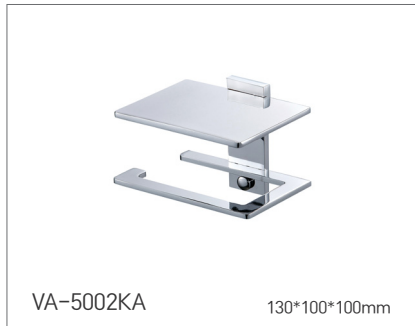

PAPER HOLDER (Single)

휴지걸이 (싱글)