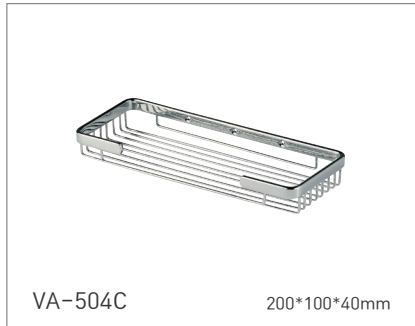

189 ϕ **393mm(3X)

VA-ST017AR

198.5 ϕ *317mm(3X)

BASKET SHELF

바스켓 선반

TABLETOP SOAP DISH HOLDER & TUMBLER HOLDER

컵대, 비누대(스탠드형)

TOWEL SHELF with TOWEL RACK