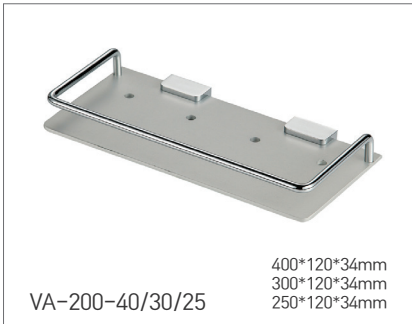

코너선반

CORNER SHELF

코너선반

UTILITY SHELF

일자선반

UTILITY SHELF

일자선반

LUXURY UTILITY SHELF

Tabletop Toothbrush Holder

VA-700TB

38∅*41mm

Tabletop Razor Holder

VA-700SV

38∅*41mm

Phone Box, Tray_Recessed Type

휴지걸이 겸 잡지꽂이(폰박스, 트레이)