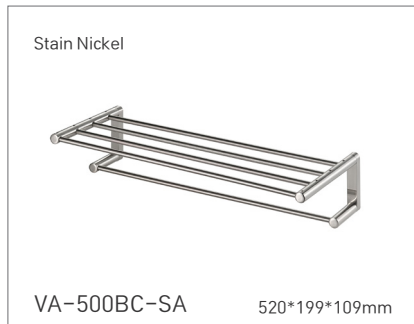

TOWEL SHELF with TOWEL RACK

수건선반 (2단)