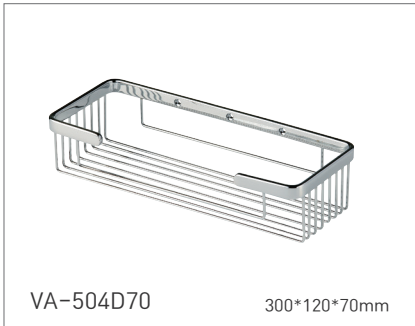

189 ϕ **393mm(3X)

VA-ST017AR

198.5 ϕ *317mm(3X)

BASKET SHELF

바스켓 선반

TABLETOP SOAP DISH HOLDER & TUMBLER HOLDER

컵대, 비누대(스탠드형)

TOWEL SHELF with TOWEL RACK

수건선반 (2단)

TOWEL SHELF

수건선반 (1단)

Chrome

VA-501STA

600*198mm*53∅

Black

VA-501STA-BL