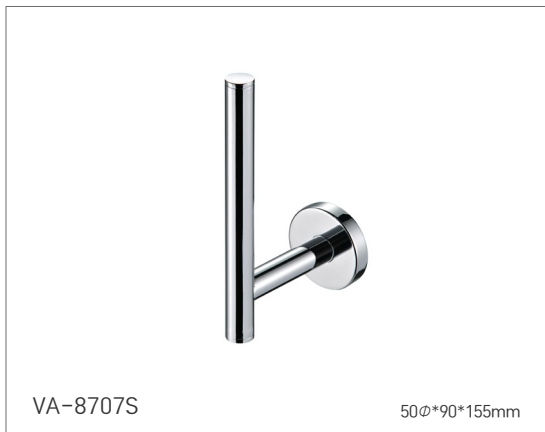

Black

VA-S006C-BL

243*80*145mm

PAPER HOLDER (Single)

휴지걸이 (싱글)

PAPER HOLDER (Single)

휴지걸이 (싱글)

PAPER HOLDER (SINGLE)

PAPER HOLDER (Single)

휴지걸이 (싱글)

PAPER HOLDER (Double)

휴지걸이 (더블)

PAPER HOLDER (DOUBLE)

PAPER HOLDER (Double)

휴지걸이 (더블)

SUB-PAPER HOLDER

휴지걸이 (보조)

MAGAZINE HOLDER

잡지꽂이

VA-400ST 270*81.5*226.5mm

VA-400GL 270*81.5*226.5mm

Aluminum

VA-400RE 243*57*310mm

Stainless Steel 304