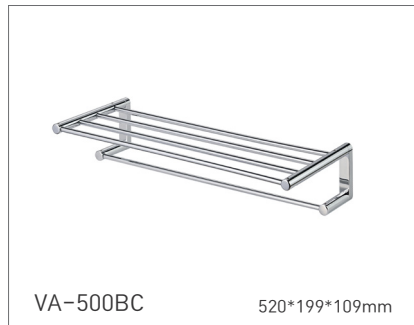

TOWEL SHELF with TOWEL RACK

수건선반 (2단)