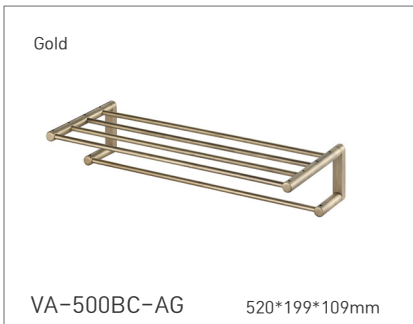

TOWEL SHELF with TOWEL RACK

수건선반 (2단)