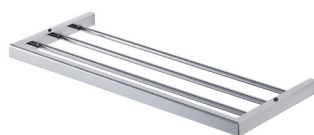

554*235mm*54∅

VA-501F

550*174*85mm

VA-501HK

550*186*95mm

VA-501STC

550*186*50mm

VA-501RE

515*200*25mm

BRUSH HOLDER

청소솔

LIQUID SOAP DISPENSER

디스펜서 [물비누 분배기]

VA-S010BO 86.5*179mm(300mL)

VA-S010TP 86*189mm(300mL)

VA-S010ST 81.5*189mm(300mL)