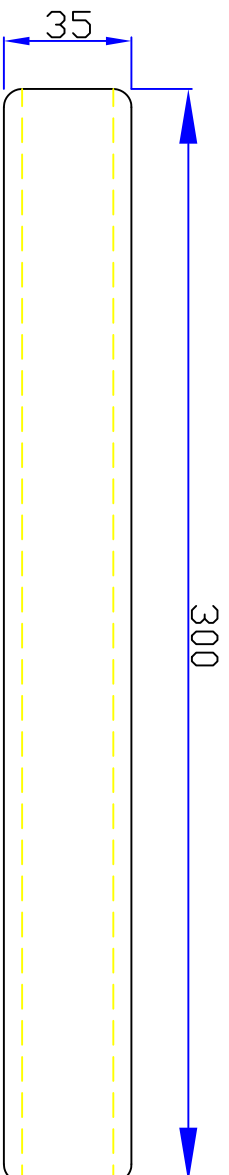

VANOTECH CO., LTD.

Item : 욕조 손잡이 [Grab bar]

Item No. : GB-404RE-L300

(Top View)

(Front View)

(Side View)