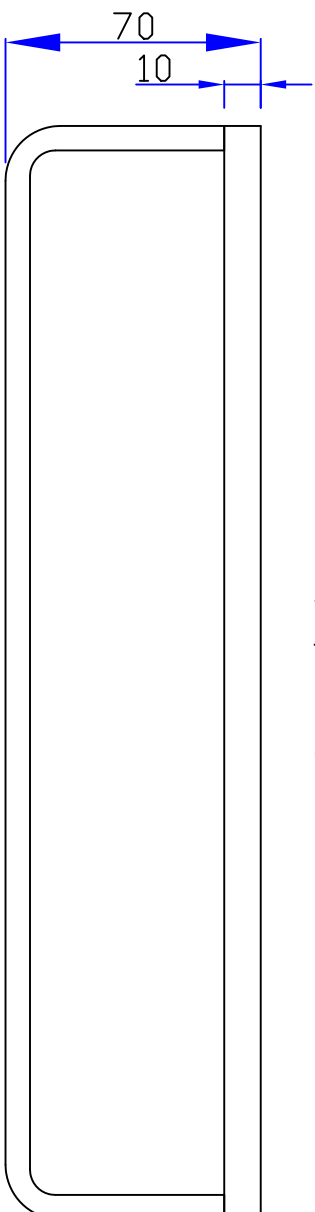

VANOTECH CO., LTD.

Item : 욕조 손잡이 [Grab bar]

Item No. : GB-404RE-L300

(Top View)

(Front View)

(Side View)