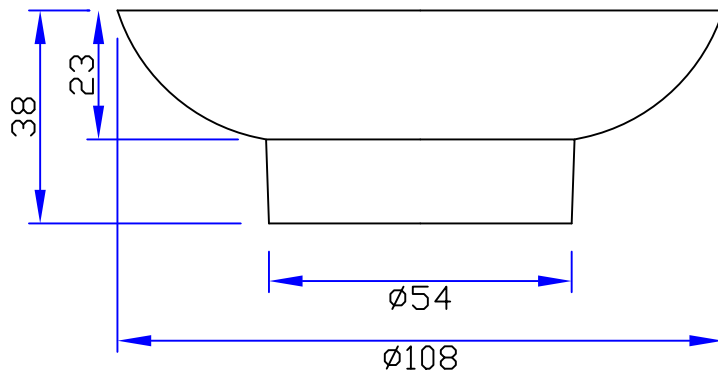

VANOTECH CO., LTD.

Item : 비누곽(CERAMIC) [Soap Dish]

Item No. : 비누접시-CE102-7004

(Top View)

(Front View)