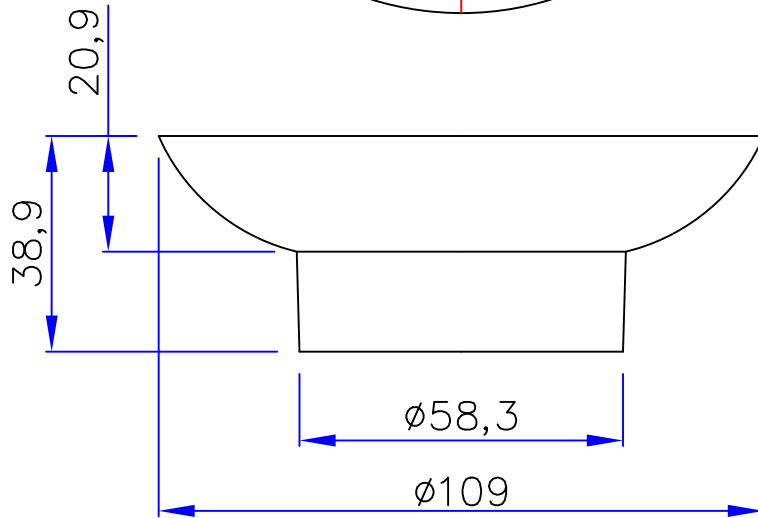

VANOTECH CO., LTD.

Item : 비누곽(ABS) [Soap Dish]

Item No. : 비누접시-PT108-5204

(Top View)

(Front View)