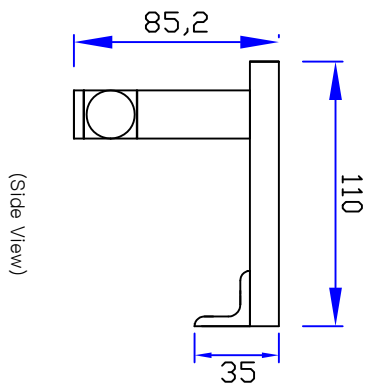

VANOTECH CO., LTD.  
Item : 타월바 겸 선반 [키친타월 겸용]  
(Towel Bar with Shelf)  
Item No. : RT-742TBS-L-MAR-WH

(Top View)

(Front View)

(Side View)