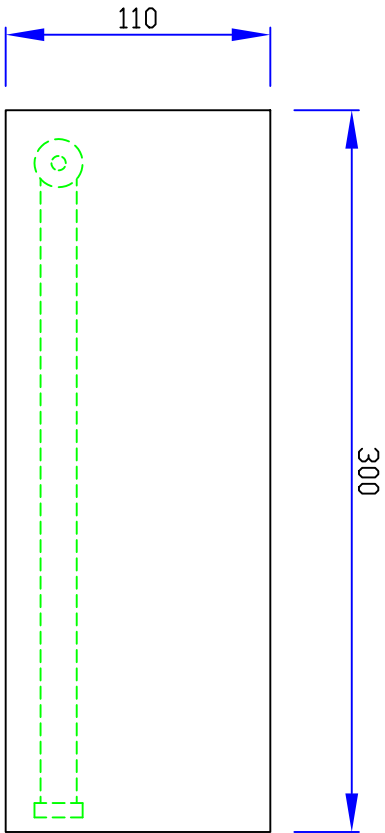

VANOTECH CO., LTD.  
Item : 타월바 겸 선반 [키친타월 겸용]  
(Towel Bar with Shelf)  
Item No. : RT-742TBS-L-MAR-WH

(Top View)

(Front View)

(Side View)