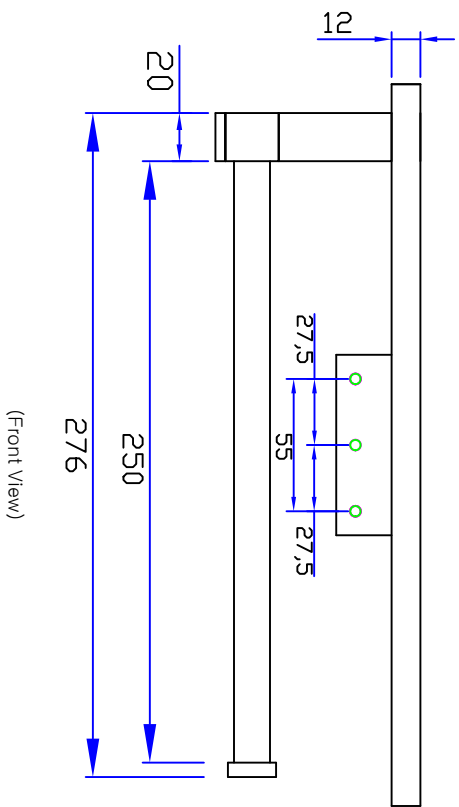

VANOTECH CO., LTD.  
Item : 타월바 겸 선반 [키친타월 겸용]  
(Towel Bar with Shelf)  
Item No. : RT-742TBS-L-MAR-WH

(Top View)

(Front View)

(Side View)