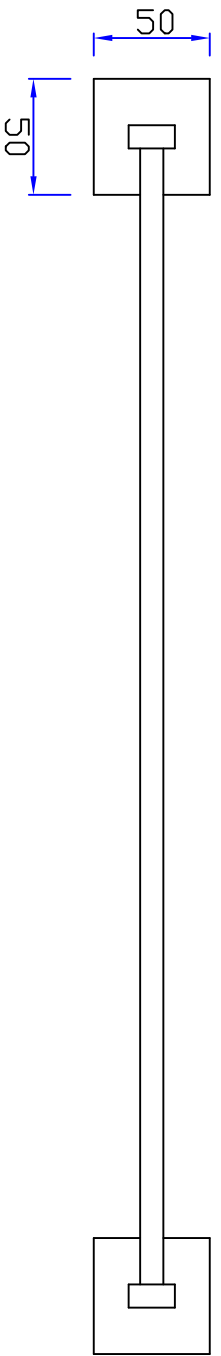

VANOTECH CO., LTD.
Item : 수건선반 [Towel Shelf]
Item No. : TS-501STC-CR

(Top View)

(Front View)

(Side View)