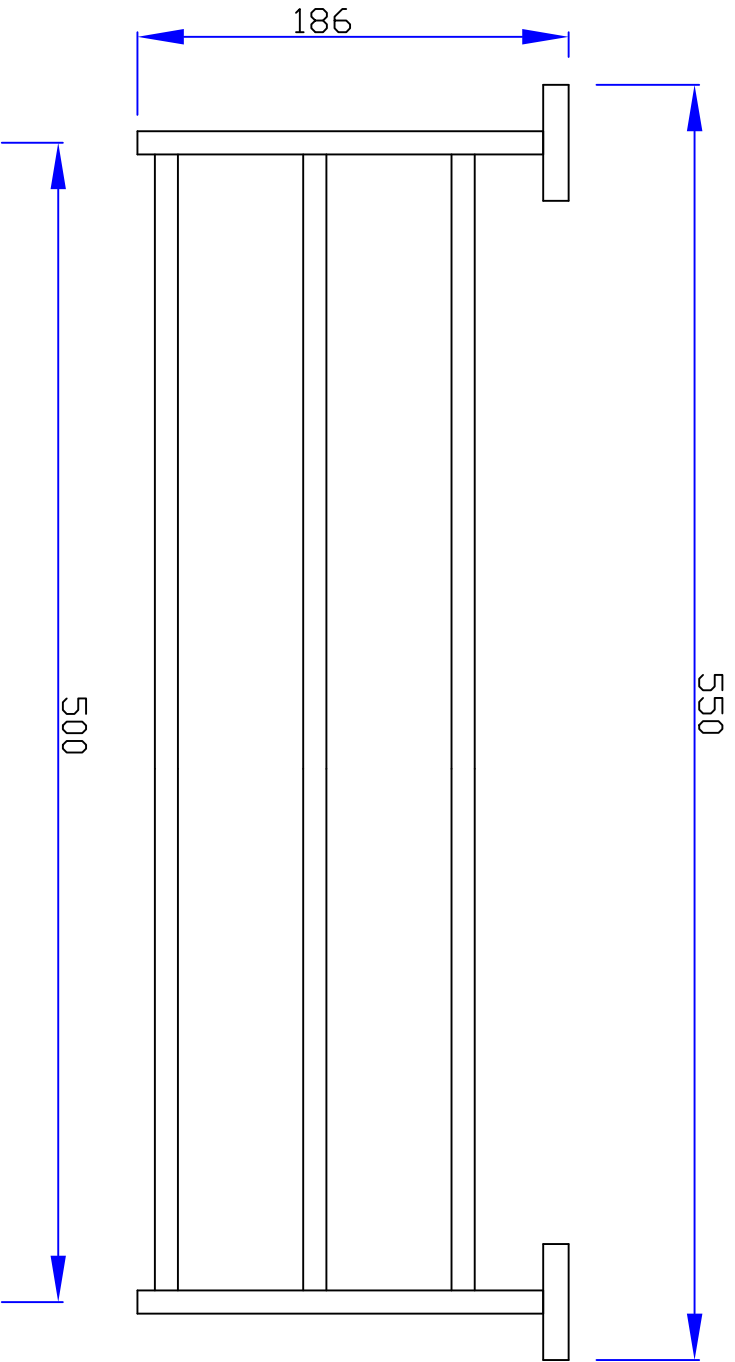

VANOTECH CO., LTD.
Item : 수건선반 [Towel Shelf]
Item No. : TS-501STC-CR

(Top View)

(Front View)

(Side View)