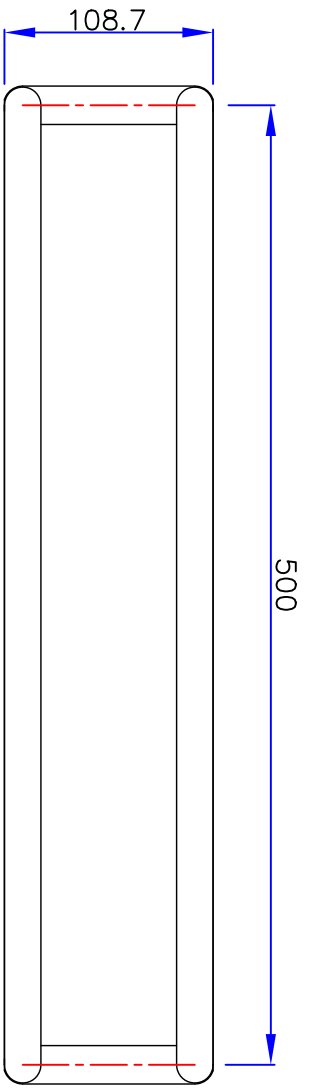

VANOTECH CO., LTD.
Item : 2단 수건선반 겸 타월바
[Towel Shelf with Towel Bar]
Item No. : TSB-500BA-520CR

(Top View)

(Front View)

(Side View)