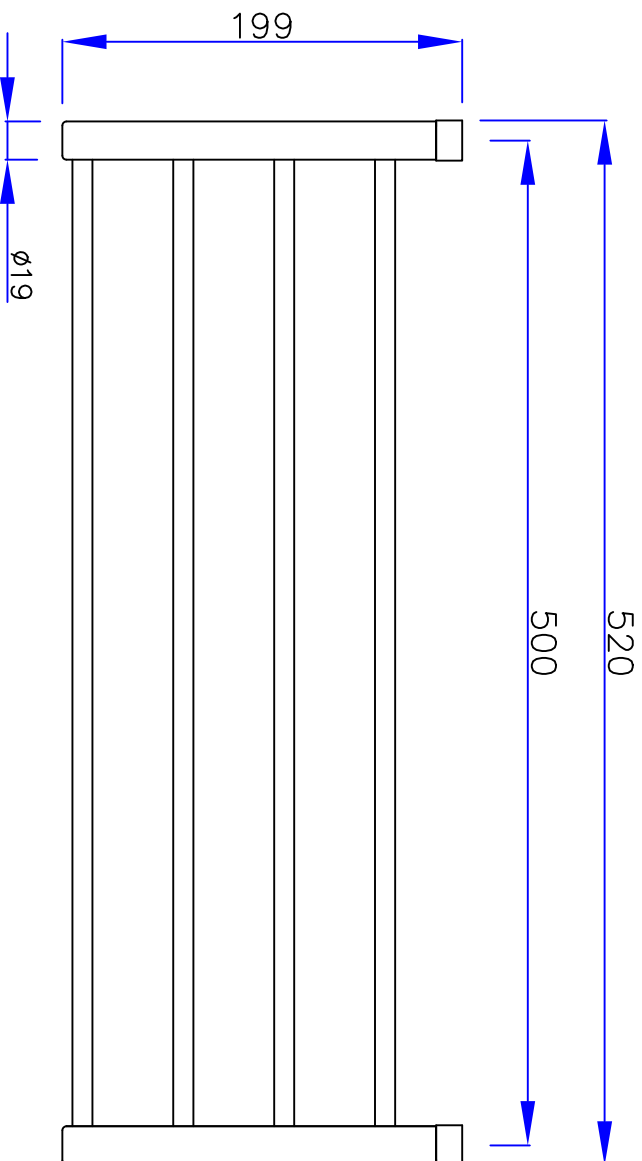

VANOTECH CO., LTD.

Item : 수건선반겸수건걸이

[Towel shelf with towel bar]

Item No. : TSB-500BC-520CR

(Top View)

(Front View)

(Side View)