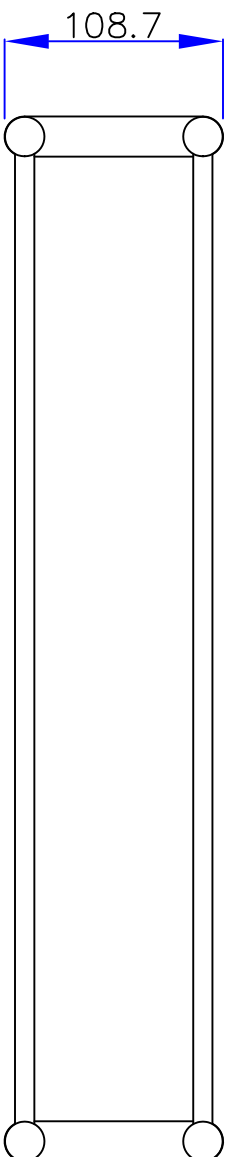

VANOTECH CO., LTD.

Item : 수건선반겸수건걸이

[Towel shelf with towel bar]

Item No. : TSB-500BC-520CR

(Top View)

(Front View)

(Side View)