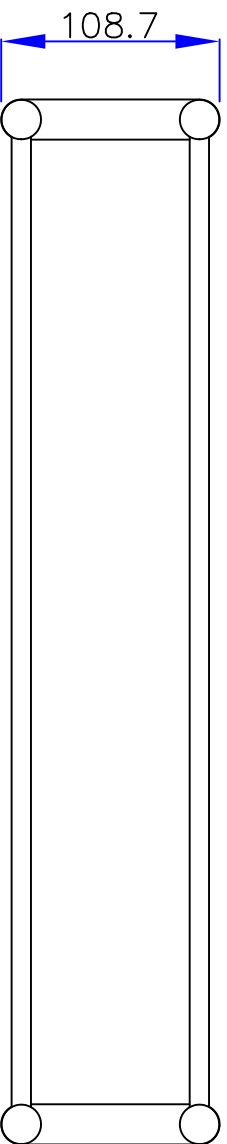

VANOTECH CO., LTD.
Item : 수건선반겸수건걸이
[Towel shelf with towel bar]
Item No. : TSB-500BC-520AG

(Top View)

(Front View)

(Side View)