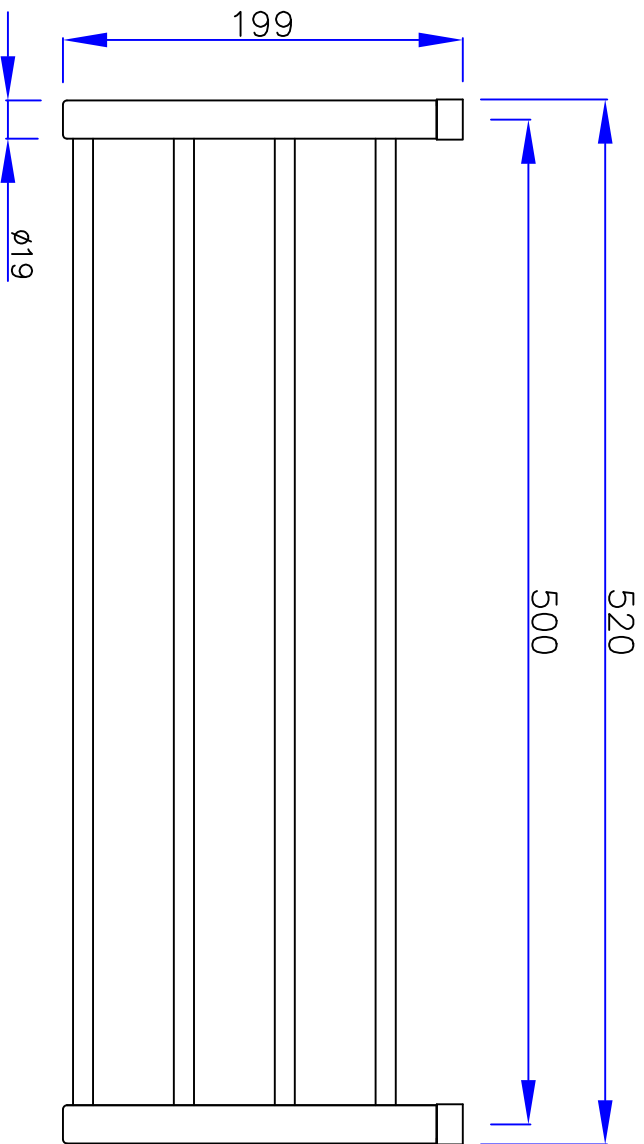

VANOTECH CO., LTD.
Item : 수건선반겸수건걸이
[Towel shelf with towel bar]
Item No. : TSB-500BC-520AG

(Top View)

(Front View)

(Side View)