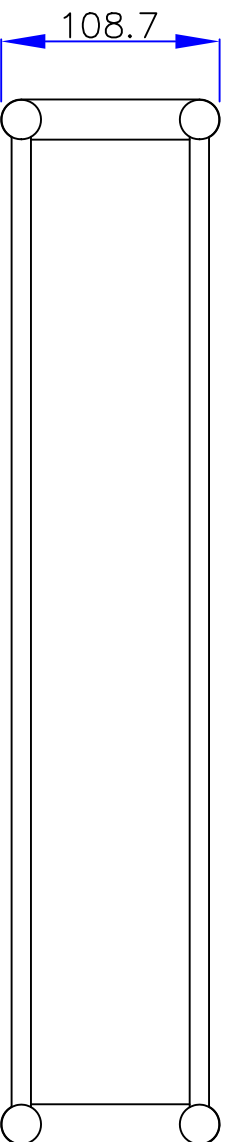

VANOTECH CO., LTD.  
Item : 수건선반겸수건걸이  
[Towel shelf with towel bar]  
Item No. : TSB-500BC-520BL

(Top View)

(Front View)

(Side View)