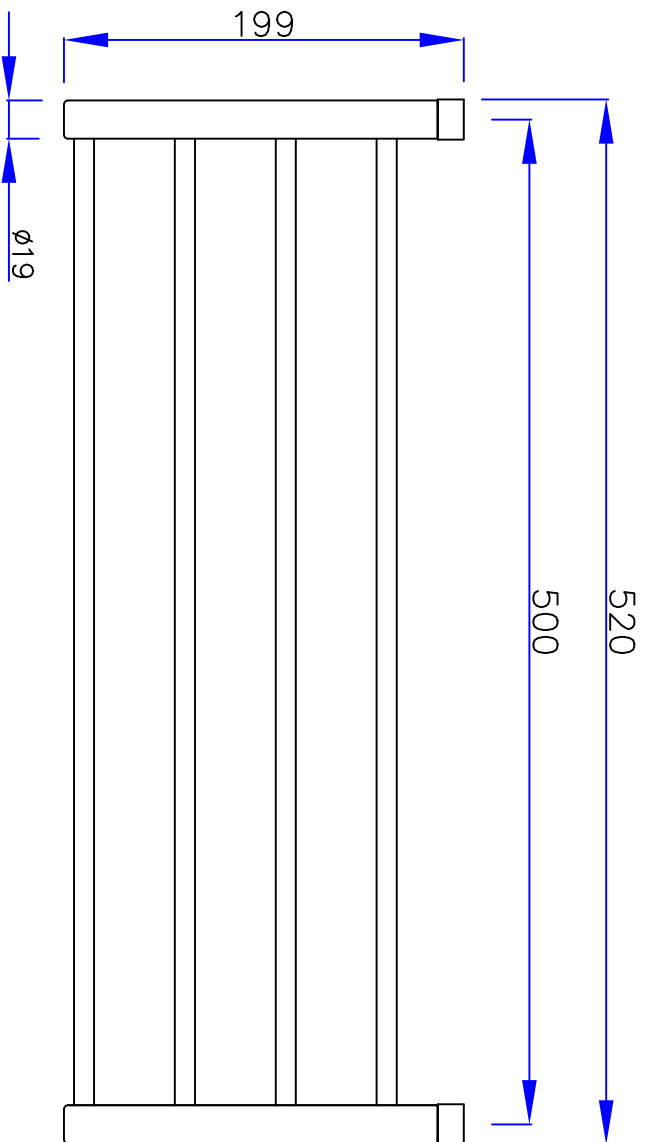

VANOTECH CO., LTD.  
Item : 수건선반겸수건걸이  
[Towel shelf with towel bar]  
Item No. : TSB-500BC-520BL

(Top View)

(Front View)

(Side View)