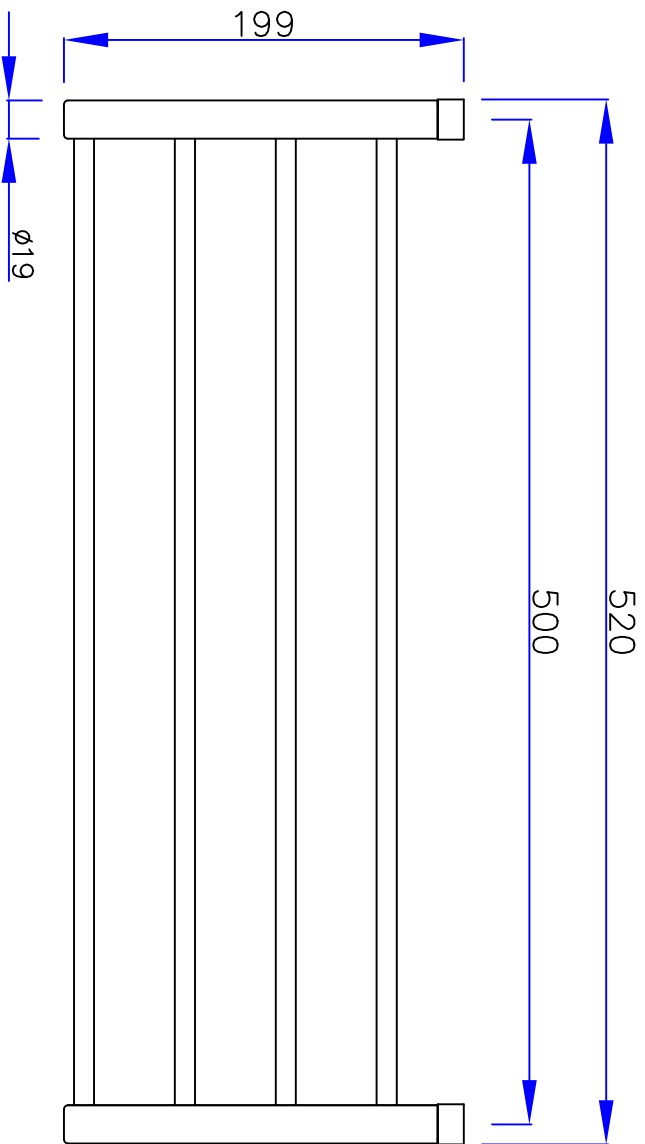

VANOTECH CO., LTD.  
Item : 수건선반겸수건걸이  
[Towel shelf with towel bar]  
Item No. : TSB-500BC-520SA

(Top View)

(Front View)

(Side View)