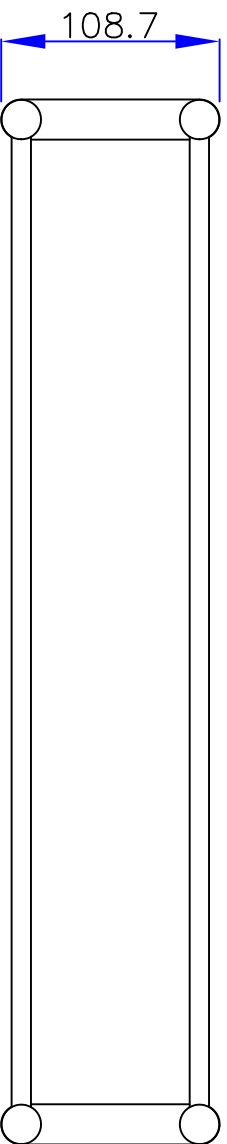

VANOTECH CO., LTD.  
Item : 수건선반겸수건걸이  
[Towel shelf with towel bar]  
Item No. : TSB-500BC-520SA

(Top View)

(Front View)

(Side View)