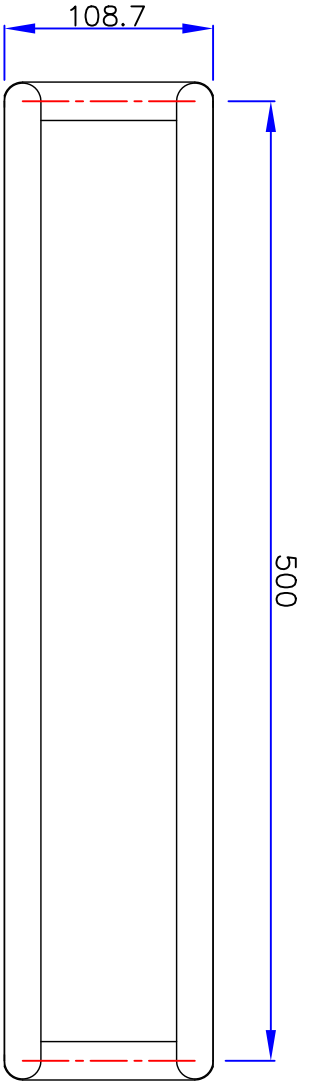

VANOTECH CO., LTD.
Item : 2단 수건선반 겸 타월바
[Towel Shelf with Towel Bar]
Item No. : TSB-500BA-520AG

(Top View)

(Front View)

(Side View)