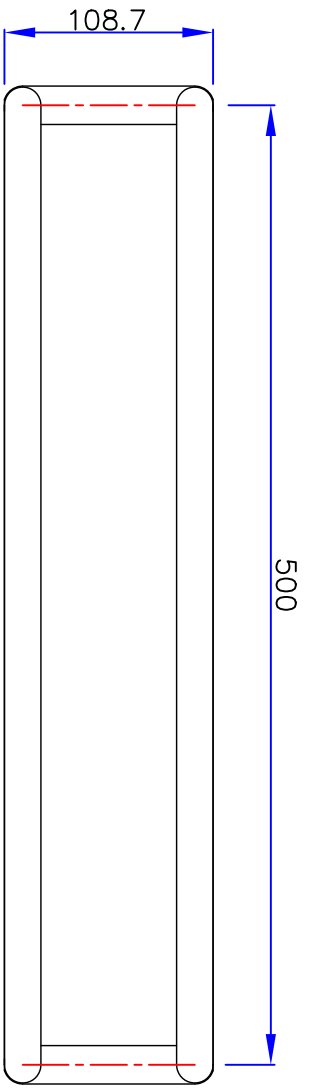

VANOTECH CO., LTD.
Item : 2단 수건선반 겸 타월바
[Towel Shelf with Towel Bar]
Item No. : TSB-500BA-520BL

(Top View)

(Front View)

(Side View)