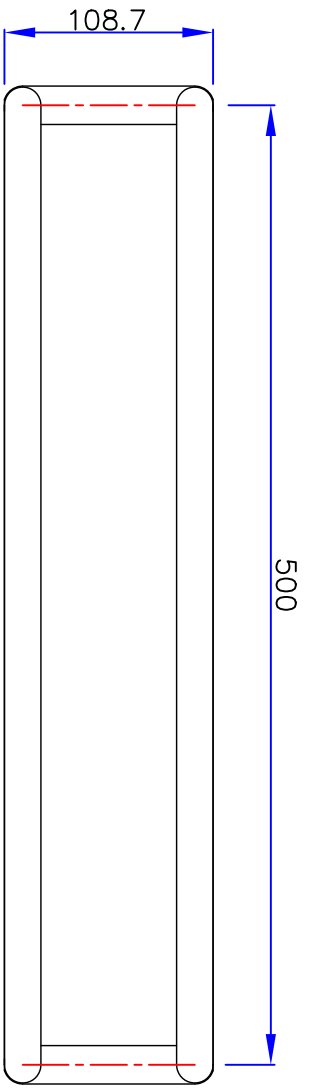

VANOTECH CO., LTD.
Item : 2단 수건선반 겸 타월바
[Towel Shelf with Towel Bar]
Item No. : TSB-500BA-520SA

(Top View)

(Front View)

(Side View)