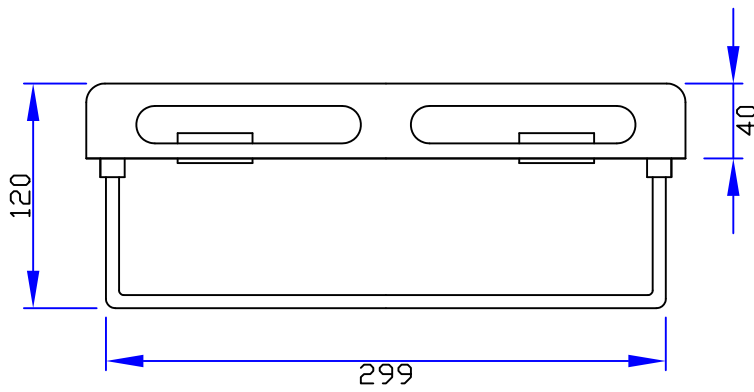

VANOTECH CO., LTD.

Item : 코너선반겸타월바

[Corner Shelf with Towel bar]

Item No. : CNR-100FE-TB

(Top View)

(Front View)

(Side View)