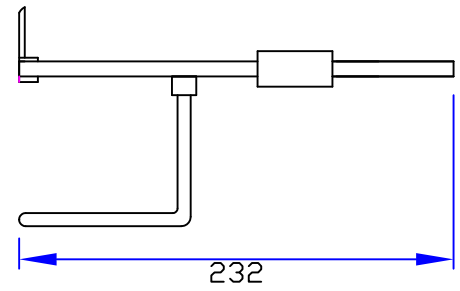

VANOTECH CO., LTD.

Item : 코너선반겸타월바

[Corner Shelf with Towel bar]

Item No. : CNR-100FE-TB

(Top View)

(Front View)

(Side View)