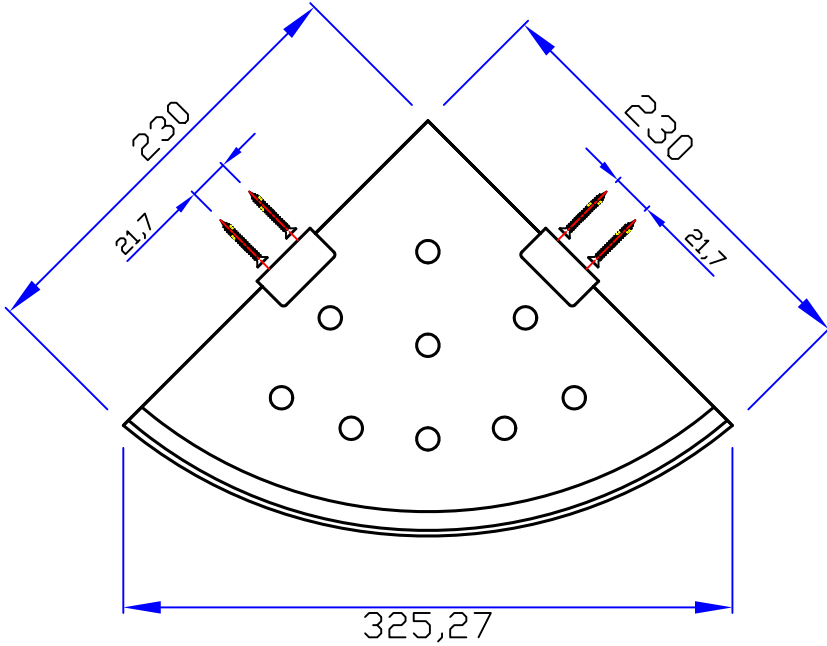

VANOTECH CO., LTD.

Item : 코너선반겸타월바

[Corner Shelf with Towel bar]

Item No. : CNR-100FE-TB

(Top View)

(Front View)

(Side View)