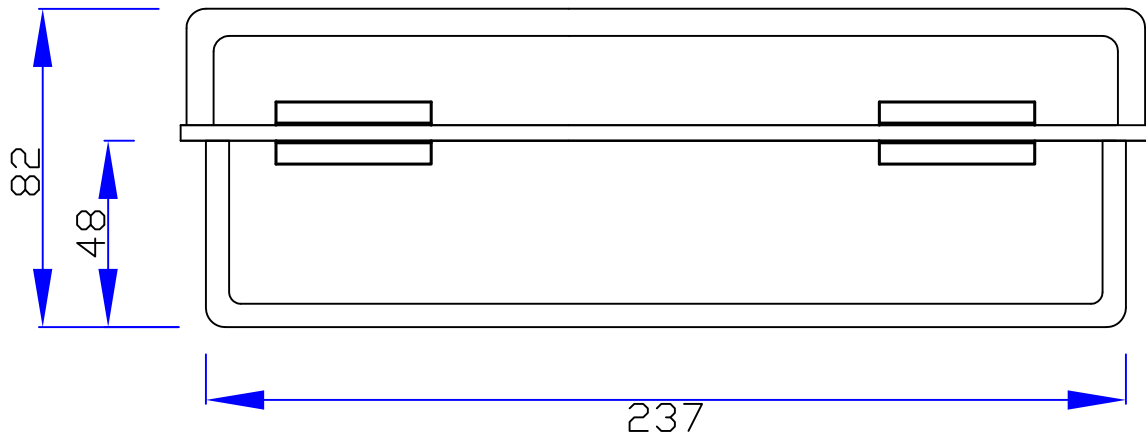

VANOTECH CO., LTD.

Item : 일자선반겸수건걸이 [Shelf with Towel Bar]

Item No. : USL-200TB-250AL-CR

(Top View)

(Front View)