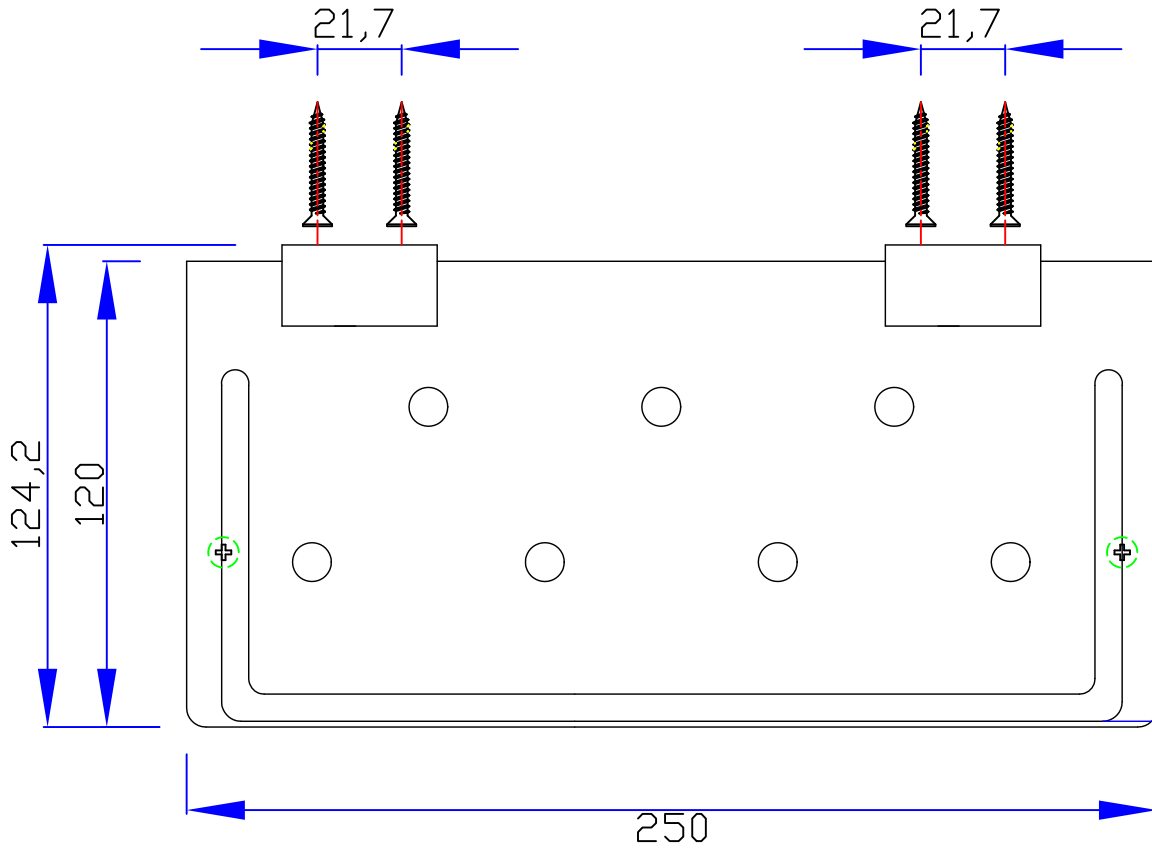

VANOTECH CO., LTD.

Item : 일자선반겸수건걸이 [Shelf with Towel Bar]

Item No. : USL-200TB-250AL-CR

(Top View)

(Front View)