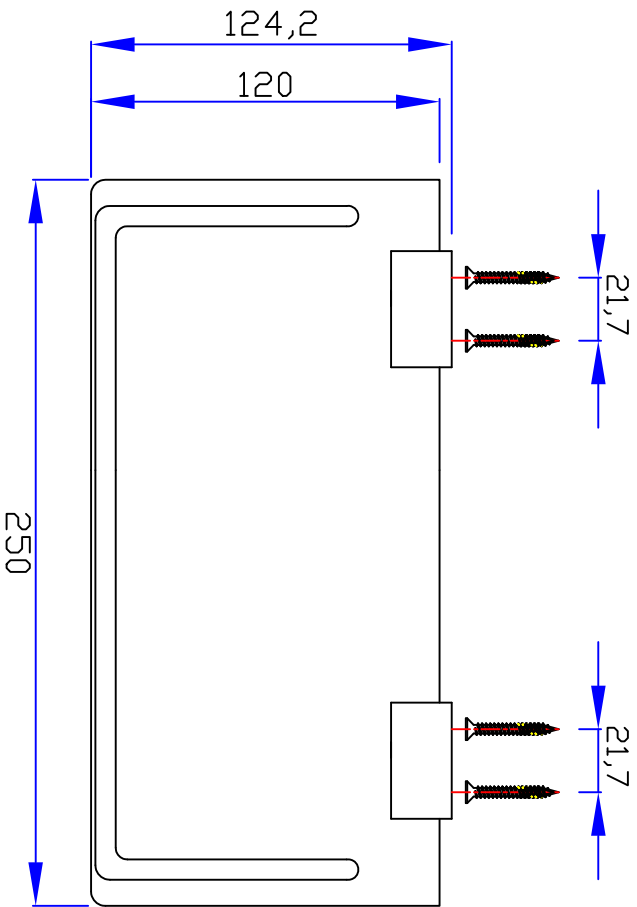

VANOTECH CO., LTD.

Item : 일자선반_유리 [Shelf]

Item No. : USL-2011T-250CR

(Top View)

(Front View)

(Side View)