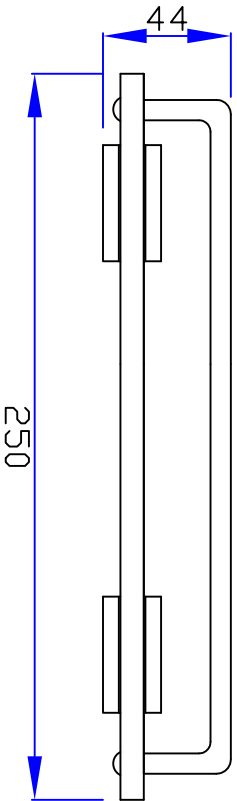

VANOTECH CO., LTD.

Item : 일자선반_유리 [Shelf]

Item No. : USL-2011T-250CR

(Top View)

(Front View)

(Side View)