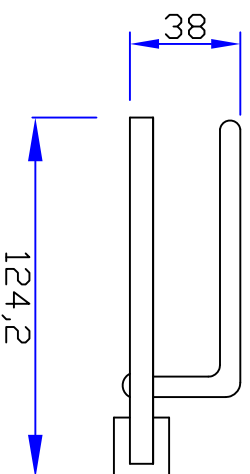

VANOTECH CO., LTD.

Item : 일자선반_유리 [Shelf]

Item No. : USL-2011T-250CR

(Top View)

(Front View)

(Side View)