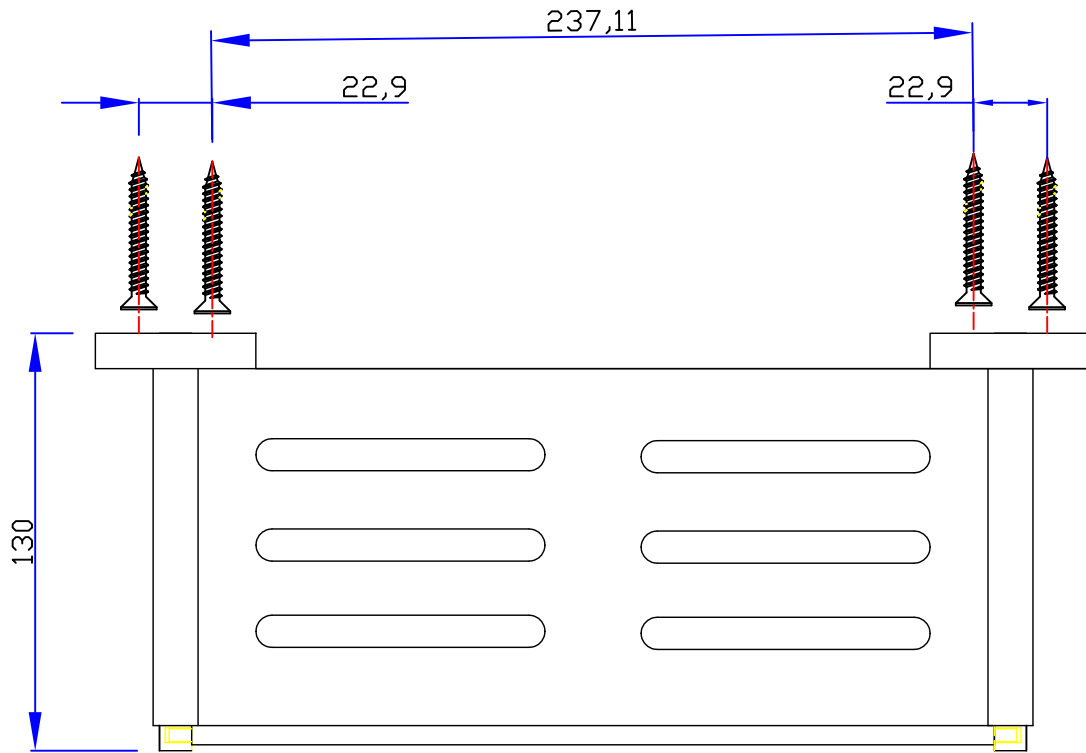

VANOTECH CO., LTD.

Item : 선반 [Shelf]

Item No. : LSL-720SH-CR

(Top View)

(Front View)