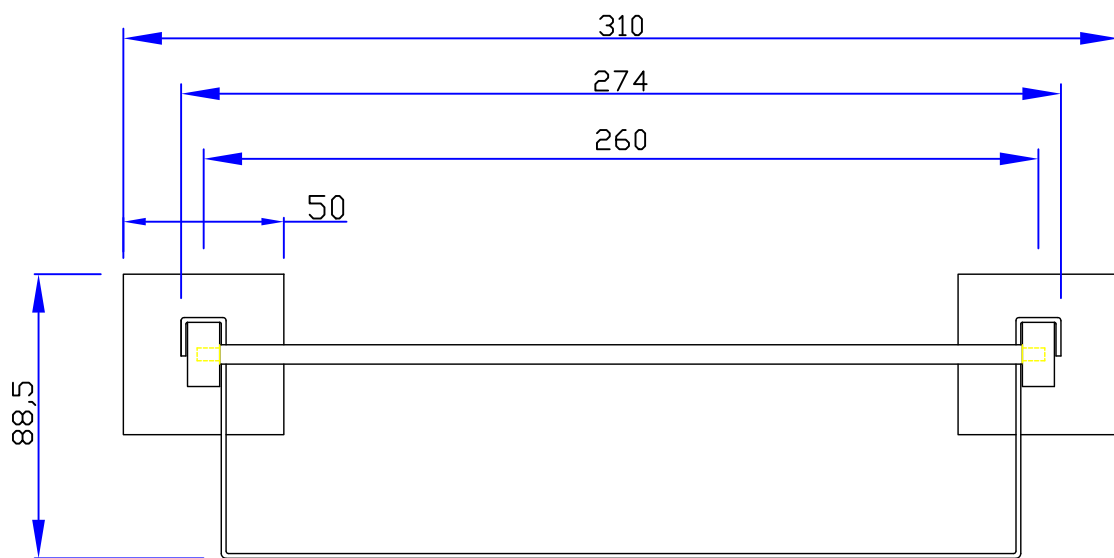

VANOTECH CO., LTD.

Item : 선반 [Shelf]

Item No. : LSL-720SH-CR

(Top View)

(Front View)