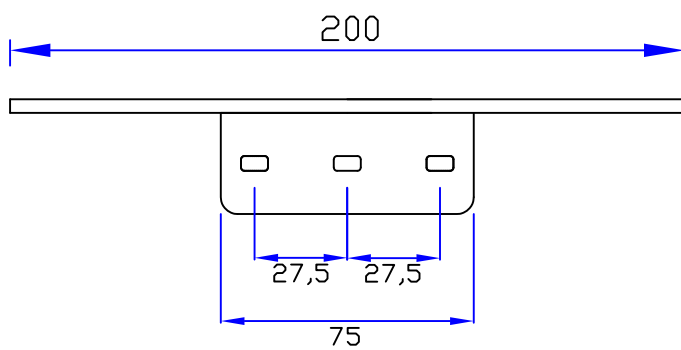

VANOTECH CO., LTD.

Item : 선반 [Shelf]

Item No. : LSL-8707SL-200CR

(Top View)

(Front View)

(Side View)