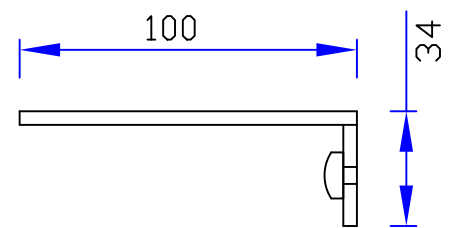

VANOTECH CO., LTD.

Item : 선반 [Shelf]

Item No. : LSL-8707SL-200CR

(Top View)

(Front View)

(Side View)