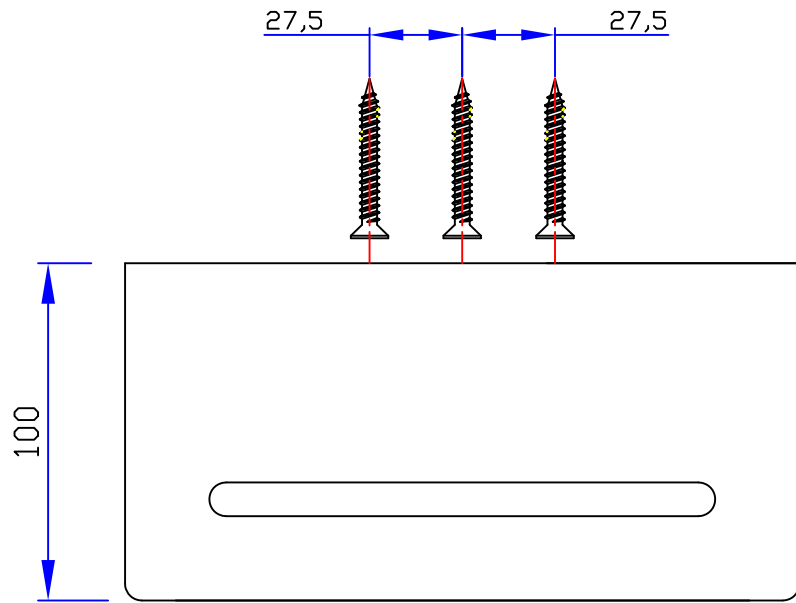

VANOTECH CO., LTD.

Item : 선반 [Shelf]

Item No. : LSL-8707SL-200CR

(Top View)

(Front View)

(Side View)