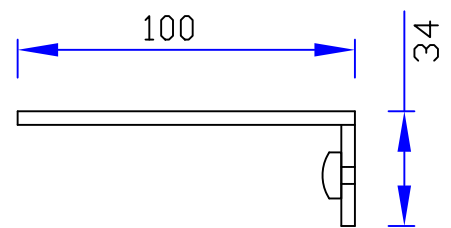

VANOTECH CO., LTD.

Item : 선반 [Shelf]

Item No. : LSL-8707SL-200SA

(Top View)

(Front View)

(Side View)