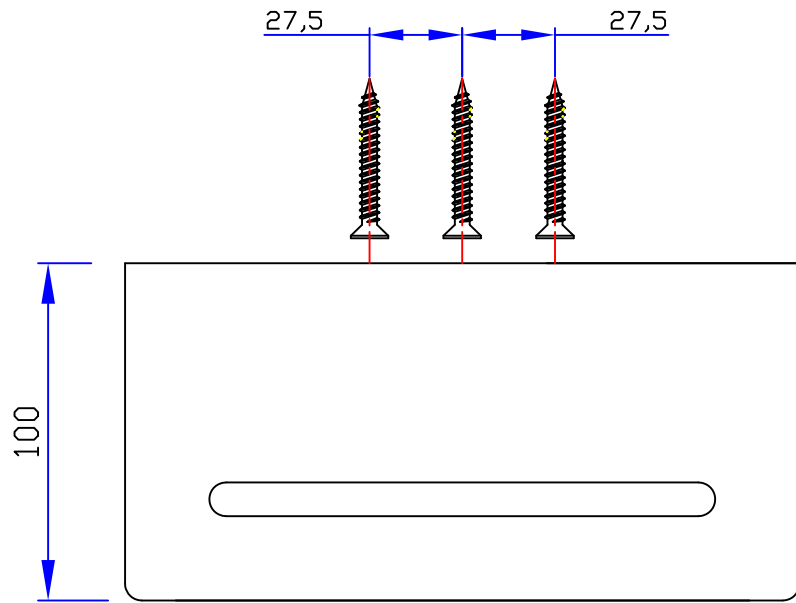

VANOTECH CO., LTD.

Item : 선반 [Shelf]

Item No. : LSL-8707SL-200SA

(Top View)

(Front View)

(Side View)