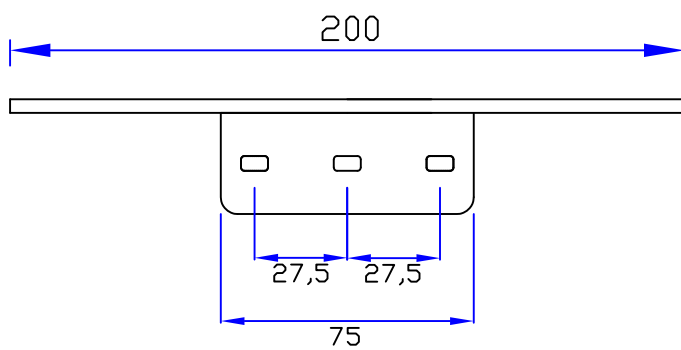

VANOTECH CO., LTD.

Item : 선반 [Shelf]

Item No. : LSL-8707SL-200SA

(Top View)

(Front View)

(Side View)