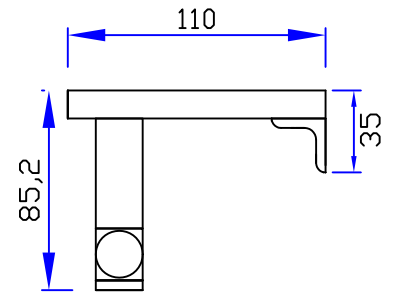

VANOTECH CO., LTD.

Item : 타월바 겸 선반 [키친타월 겸용]
(Towel Bar with Shelf)

Item No. : RT-742TBS-L-MAR-WH

(Front View)

(Side View)