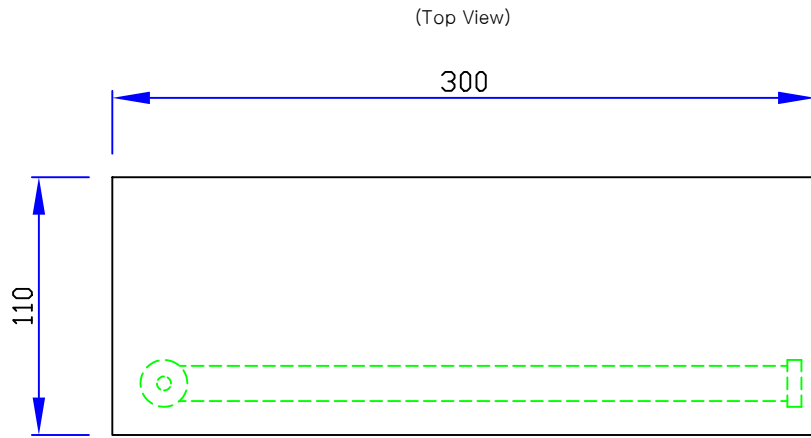

VANOTECH CO., LTD.

Item : 타월바 겸 선반 [키친타월 겸용]
(Towel Bar with Shelf)

Item No. : RT-742TBS-L-MAR-WH

(Front View)

(Side View)