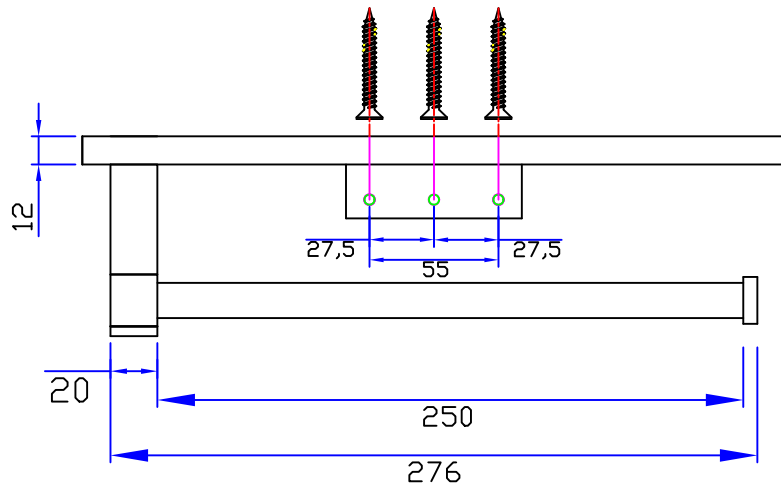

VANOTECH CO., LTD.

Item : 타월바 겸 선반 [키친타월 겸용]
(Towel Bar with Shelf)

Item No. : RT-742TBS-L-MAR-WH

(Front View)

(Side View)