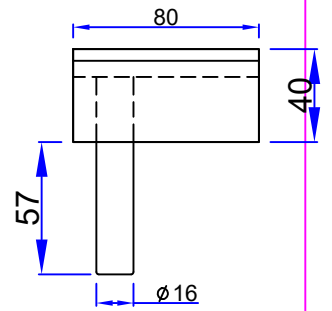

VANOTECH CO., LTD.

Item : 수건걸이(선반형) [Towel Bar with shelf]

Item No. : TB-1010ST40-TBL90CR

(Top View)

(Front View)

(Side View)