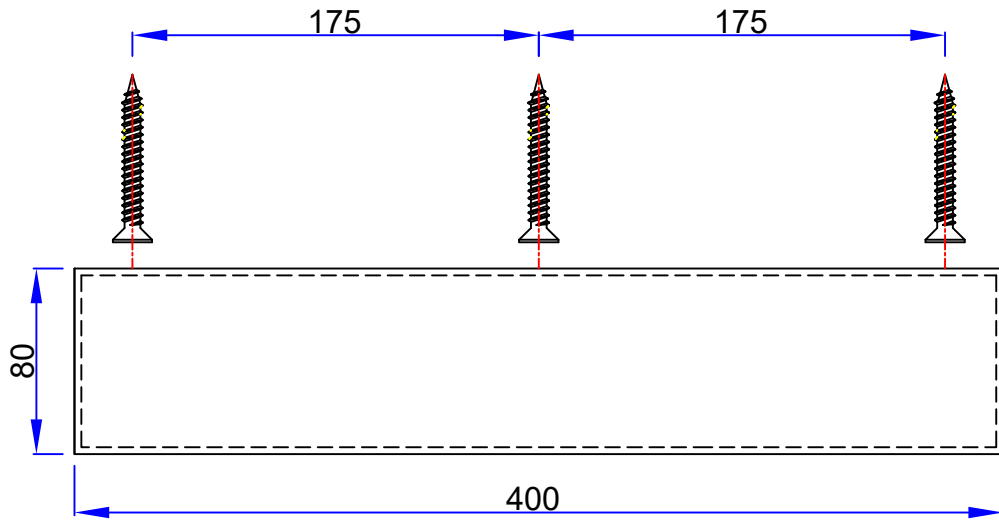

VANOTECH CO., LTD.

Item : 수건걸이(선반형) [Towel Bar with shelf]

Item No. : TB-1010ST40-TBL90CR

(Top View)

(Front View)

(Side View)