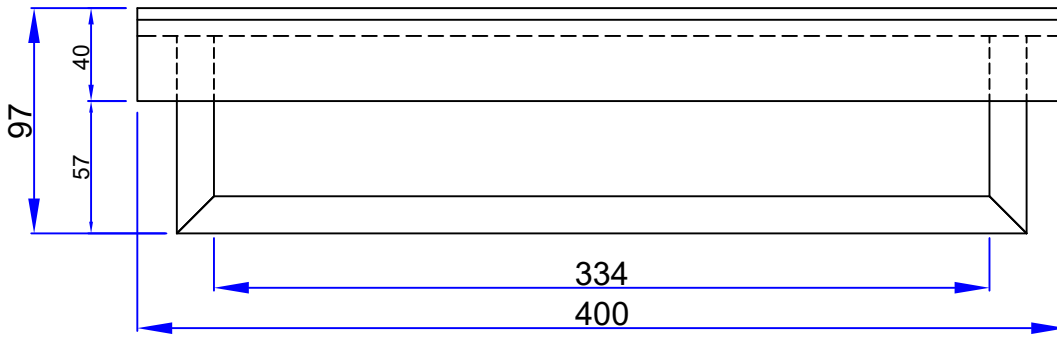

VANOTECH CO., LTD.

Item : 수건걸이(선반형) [Towel Bar with shelf]

Item No. : TB-1010ST40-TBL90CR

(Top View)

(Front View)

(Side View)