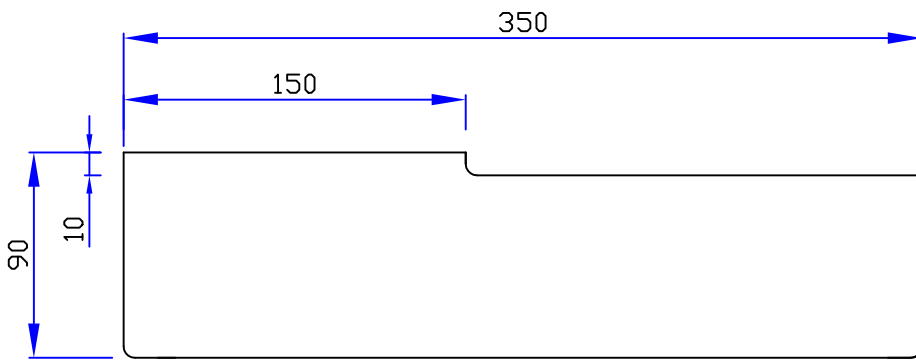

VANOTECH CO., LTD.

Item : 선반(좌) [Shelf]

Item No. : LSL-720MA-350L-WH

(Top View)

(Front View)

(Side View)

Issued date : 2026.05.17