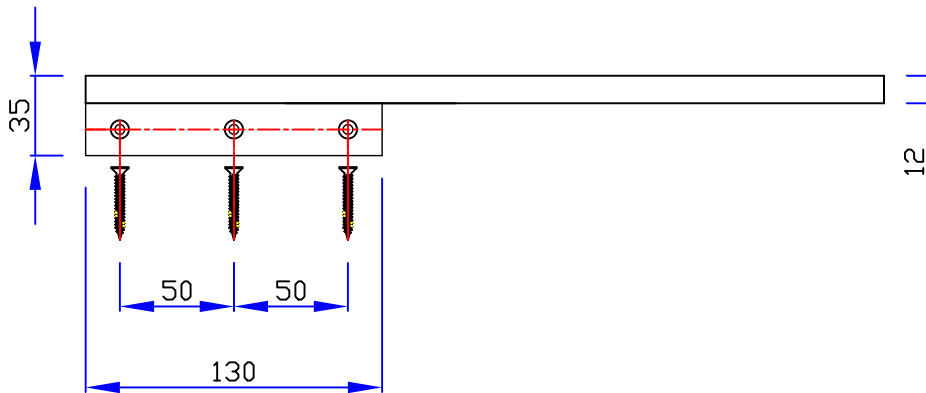

VANOTECH CO., LTD.

Item : 선반(좌) [Shelf]

Item No. : LSL-720MA-350L-WH

(Top View)

(Front View)

(Side View)

Issued date : 2026.05.17