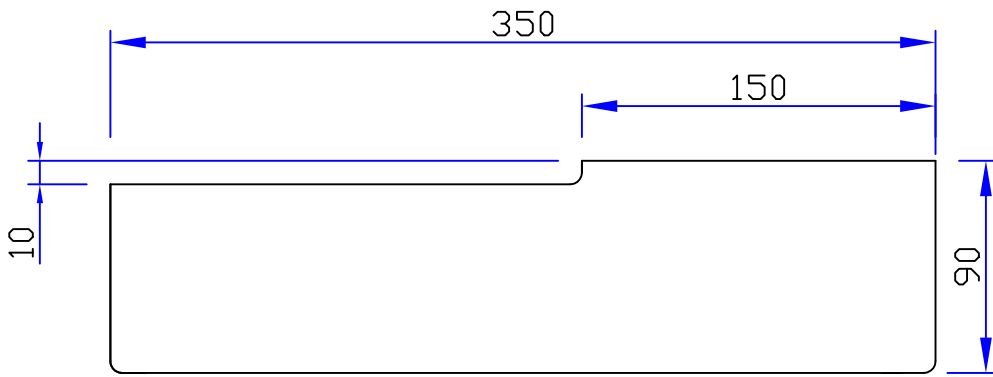

VANOTECH CO., LTD.

Item : 선반(우) [Shelf]

Item No. : LSL-720MA-350R-WH

(Top View)

(Front View)

(Side View)

Issued date : 2026.05.17