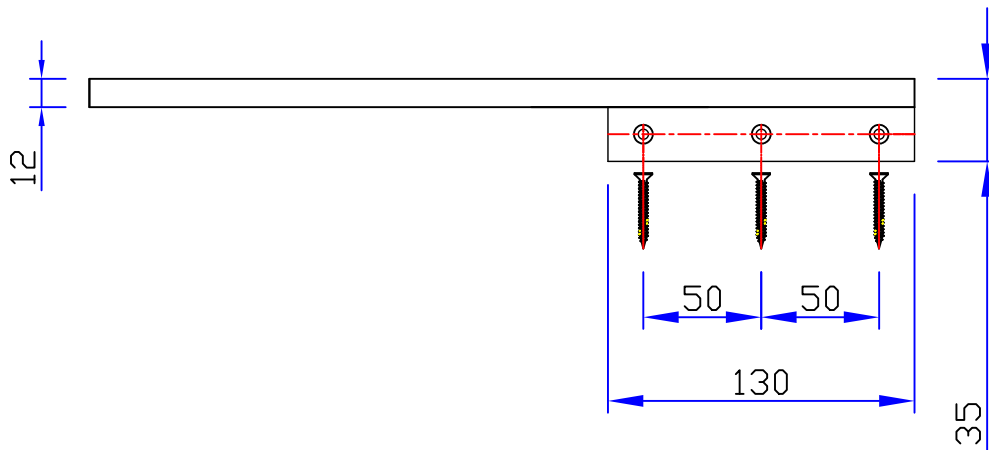

VANOTECH CO., LTD.

Item : 선반(우) [Shelf]

Item No. : LSL-720MA-350R-WH

(Top View)

(Front View)

(Side View)

Issued date : 2026.05.17