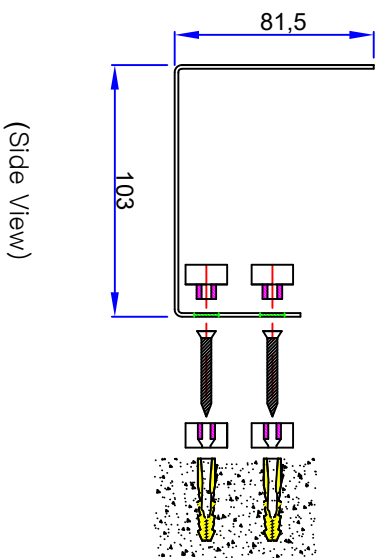

VANOTECH CO., LTD.
ITEM : 선반 [Shelf]
ITEM NO. : LSL-720KC-400CR

(Top View)

(Front View)

(Side View)