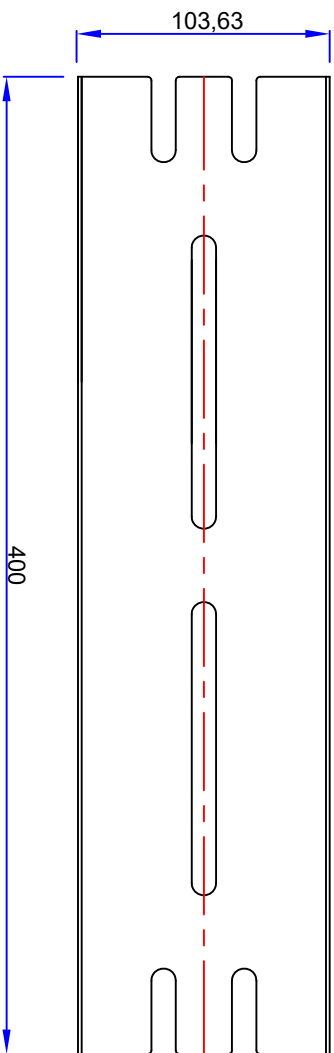

VANOTECH CO., LTD.
ITEM : 선반 [Shelf]
ITEM NO. : LSL-720KC-400CR

(Top View)

(Front View)

(Side View)