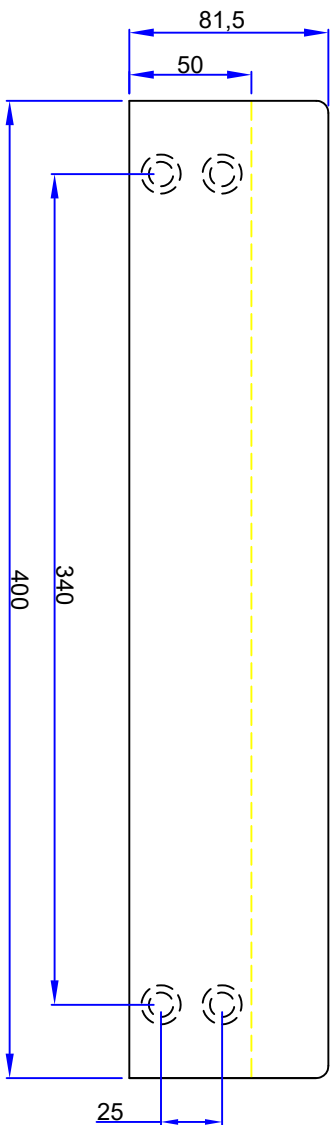

VANOTECH CO., LTD.
ITEM : 선반 [Shelf]
ITEM NO. : LSL-720KC-400CR

(Top View)

(Front View)

(Side View)