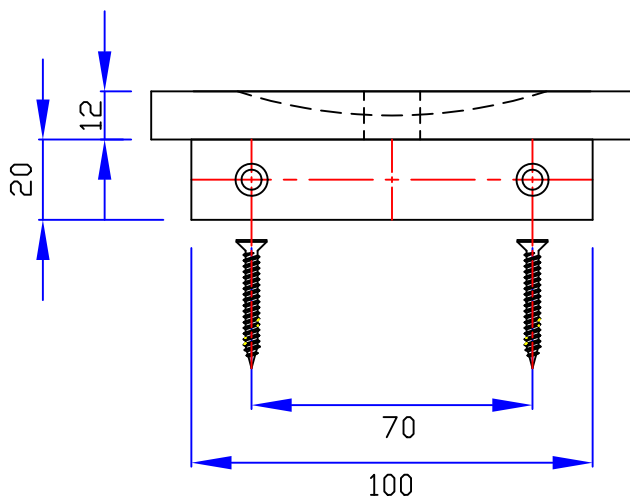

VANOTECH CO., LTD.

Item : 비누대(Wall-mounted) [Soap Dish Holder]

Item No. : SD-710WM-WH

(Top View)

(Front View)

(Side View)