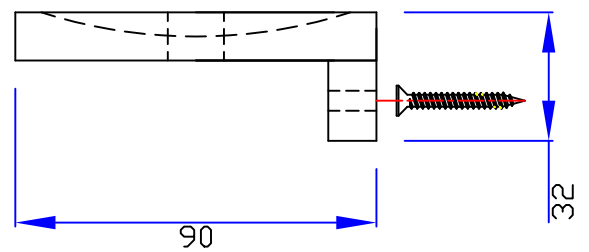

VANOTECH CO., LTD.

Item : 비누대(Wall-mounted) [Soap Dish Holder]

Item No. : SD-710WM-WH

(Top View)

(Front View)

(Side View)