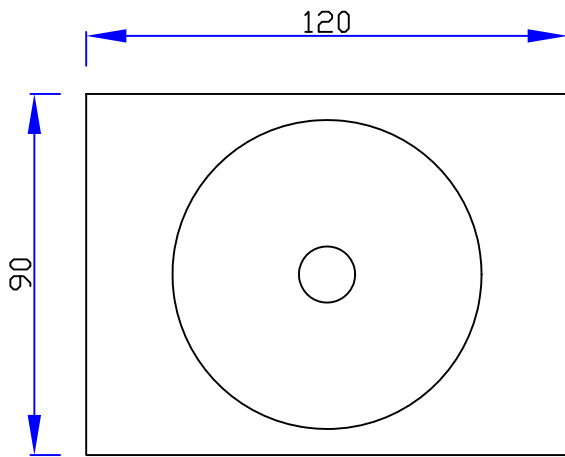

VANOTECH CO., LTD.

Item : 비누대(Wall-mounted) [Soap Dish Holder]

Item No. : SD-710WM-WH

(Top View)

(Front View)

(Side View)