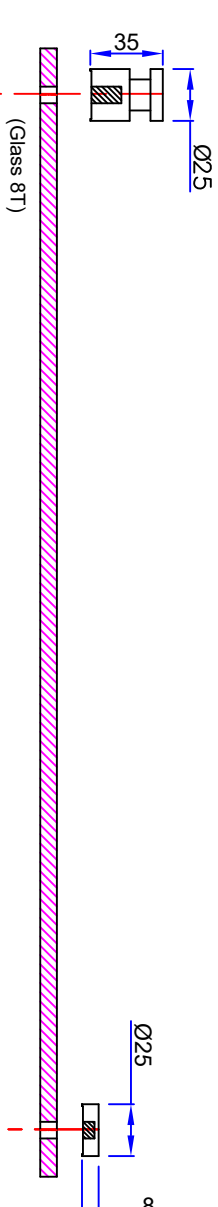

VANOTECH CO., LTD.

Item : 샤워부스도어 손잡이

[Shower Booth Door Handle]

Item No. : SWH-1401P-C500CR

(Top View)

(Front View)