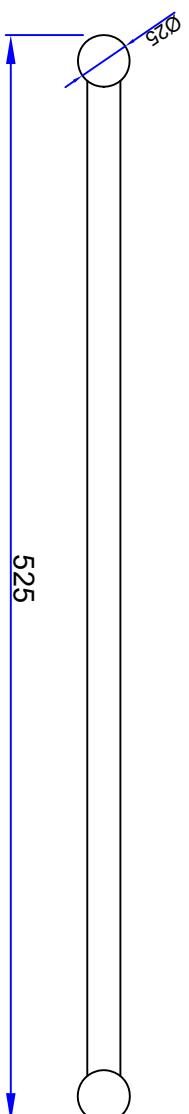

VANOTECH CO., LTD.

Item : 샤워부스도어 손잡이

[Shower Booth Door Handle]

Item No. : SWH-1401P-C500CR

(Top View)

(Front View)