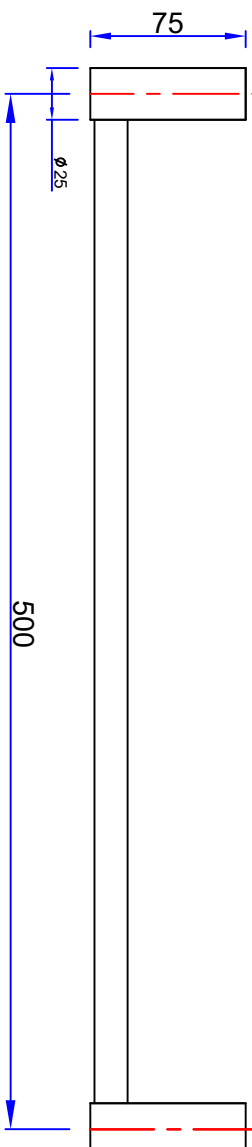

VANOTECH CO., LTD.

Item : 샤워부스도어 손잡이

[Shower Booth Door Handle]

Item No. : SWH-1401P-C500CR

(Top View)

(Front View)