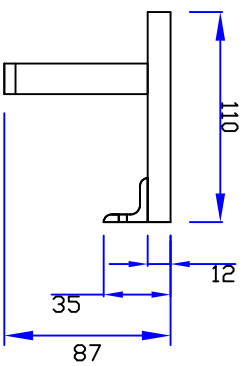

VANOTECH CO., LTD.

Item : 선반경수건걸이 [Shelf with Towel Bar]

Item No. : TB-800MAR-WH50TB-CR

(Top View)

(Front View)

(Side View)