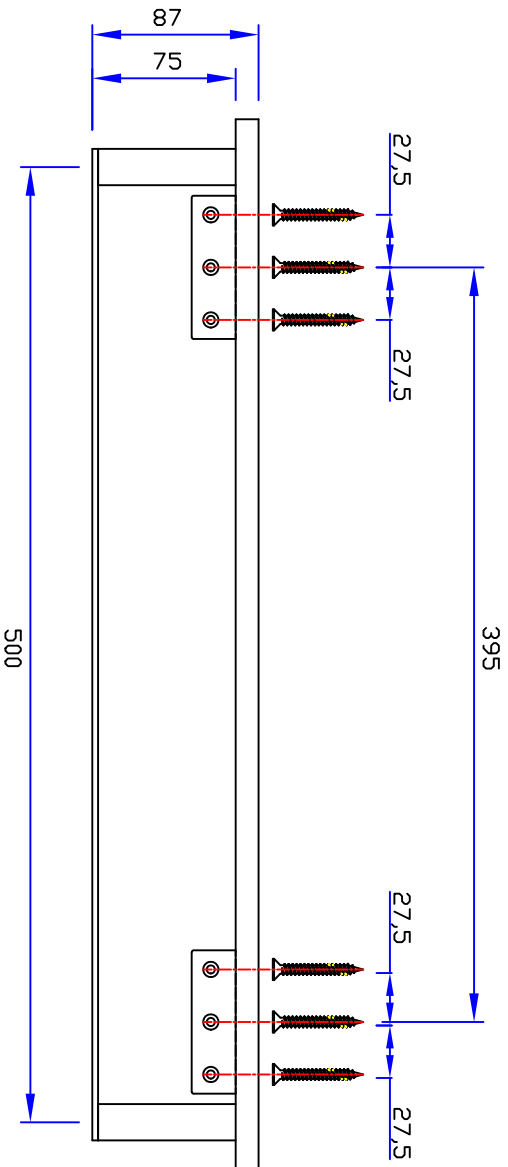

VANOTECH CO., LTD.

Item : 선반경수건걸이 [Shelf with Towel Bar]

Item No. : TB-800MAR-WH50TB-CR

(Top View)

(Front View)

(Side View)