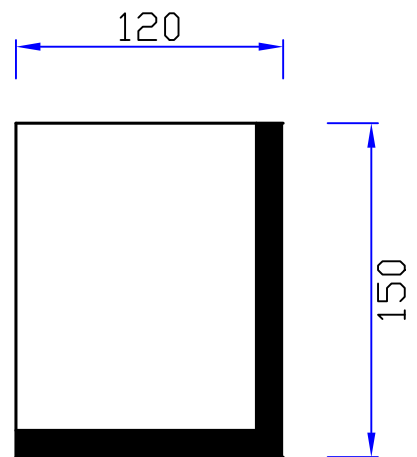

VANOTECH CO., LTD.

Item : 선반 [Shelf]

Item No. : LSL-504MAR-1F-WH

(Top View)

(Front View)

(Side View)