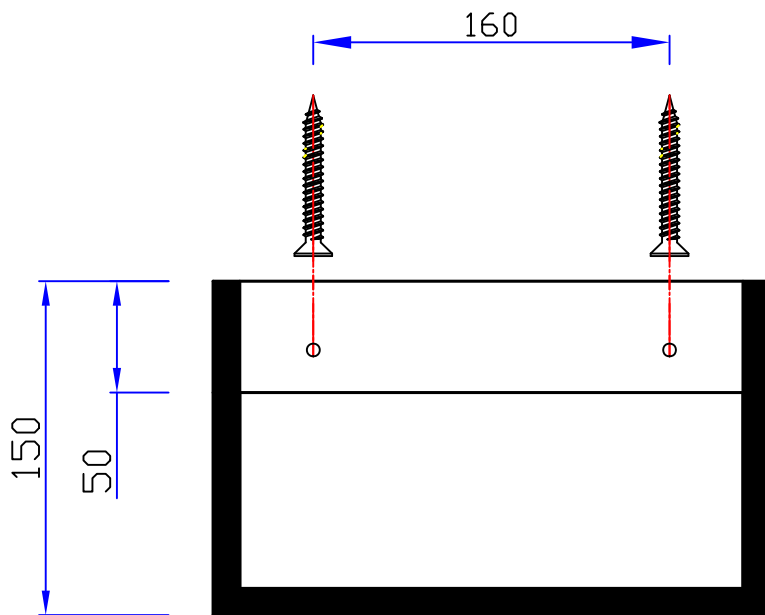

VANOTECH CO., LTD.

Item : 선반 [Shelf]

Item No. : LSL-504MAR-1F-WH

(Top View)

(Front View)

(Side View)