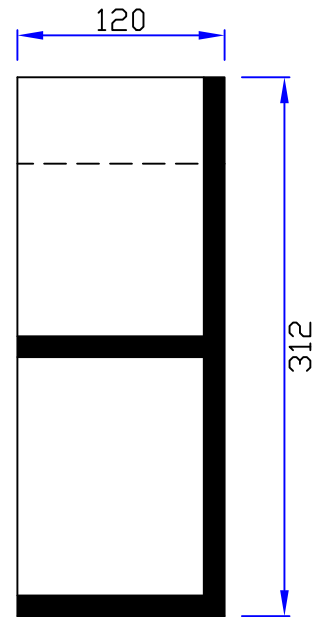

VANOTECH CO., LTD.

Item : 선반 [Shelf]

Item No. : LSL-504MAR-2F-WH

(Top View)

(Front View)

(Side View)