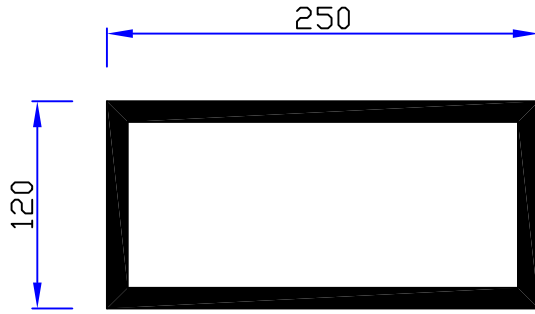

VANOTECH CO., LTD.

Item : 선반 [Shelf]

Item No. : LSL-504MAR-2F-WH

(Top View)

(Front View)

(Side View)