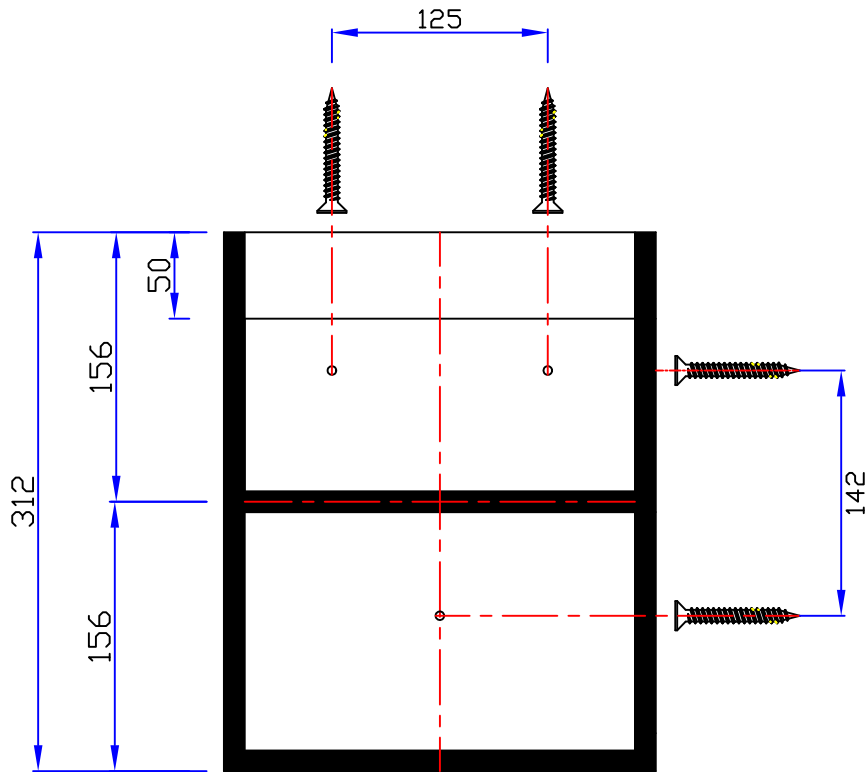

VANOTECH CO., LTD.

Item : 선반 [Shelf]

Item No. : LSL-504MAR-2F-WH

(Top View)

(Front View)

(Side View)