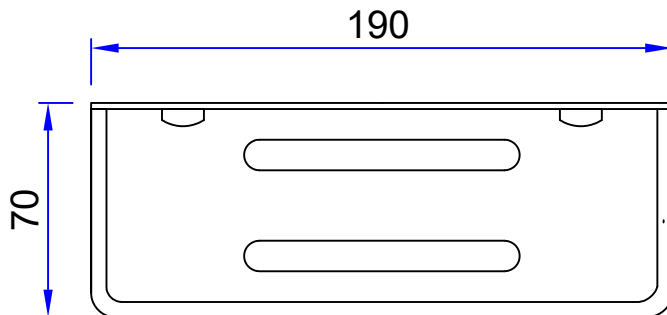

VANOTECH CO., LTD.

Item : 선반 [Shelf]

Item No. : LSL-720KE-190CR

(Front View)

(Side View)

(Top View)