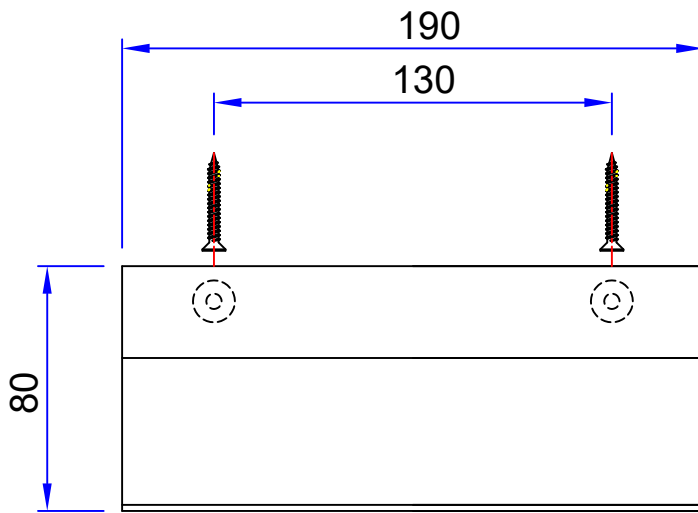

VANOTECH CO., LTD.

Item : 선반 [Shelf]

Item No. : LSL-720KE-190CR

(Front View)

(Side View)

(Top View)