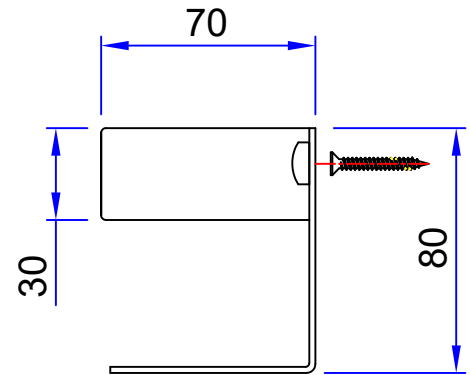

VANOTECH CO., LTD.

Item : 선반 [Shelf]

Item No. : LSL-720KE-190CR

(Front View)

(Side View)

(Top View)