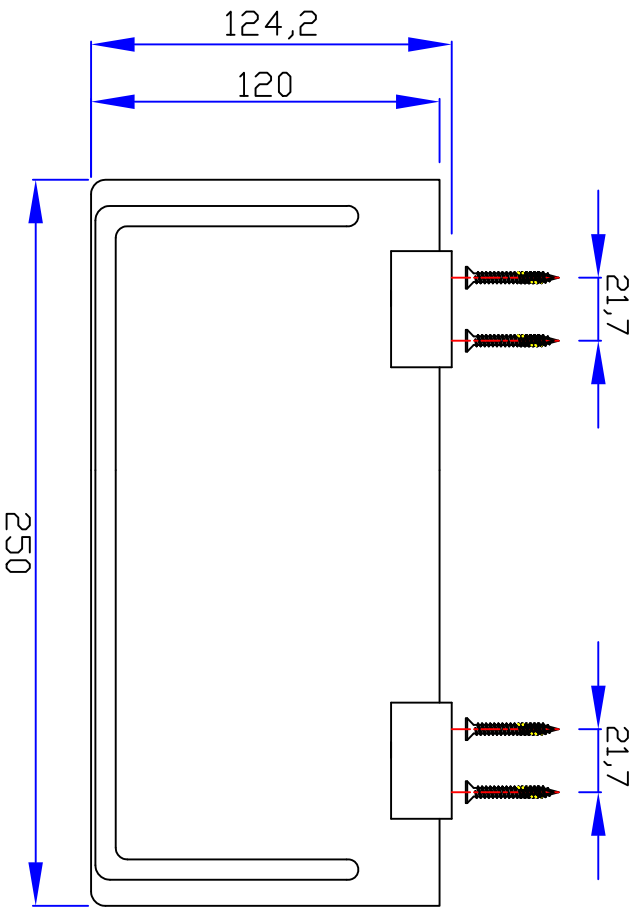

VANOTECH CO., LTD.

Item : 일자선반\_유리 [Shelf]

Item No. : USL-201G-250CR

(Top View)

(Front View)

(Side View)