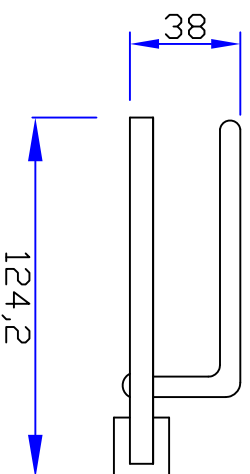

VANOTECH CO., LTD.

Item : 일자선반\_유리 [Shelf]

Item No. : USL-201G-250CR

(Top View)

(Front View)

(Side View)