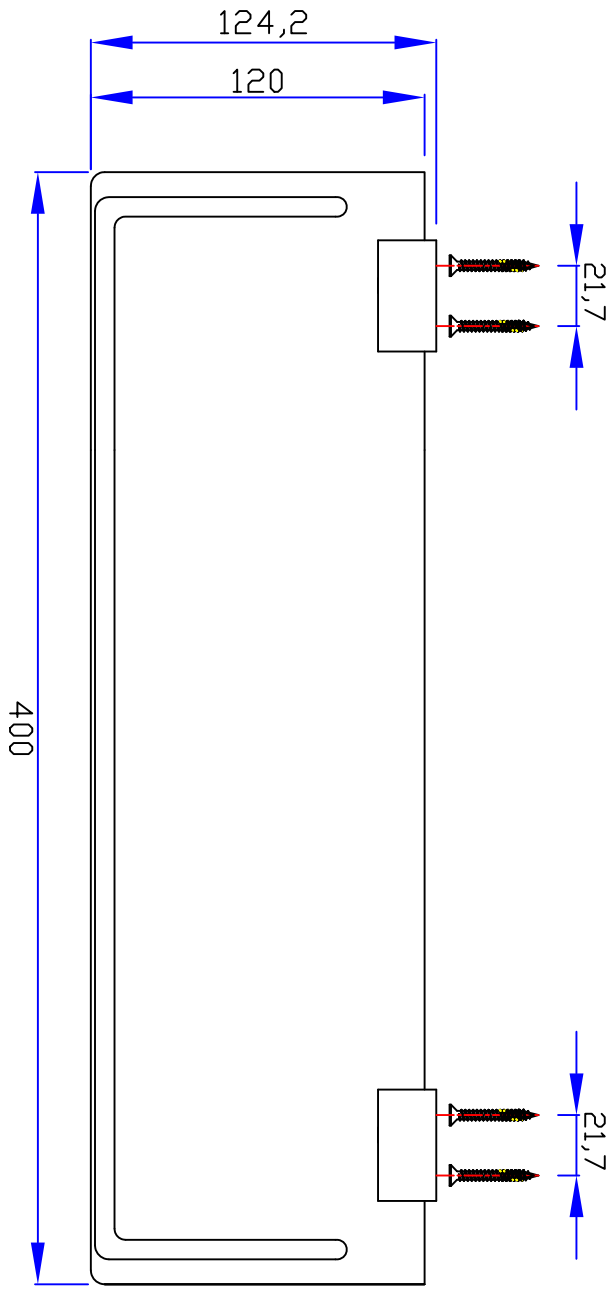

VANOTECH CO., LTD.

Item : 열차선반_유리 [Shelf]

Item No. : USL-201G-400CR

(Top View)

(Front View)

(Side View)