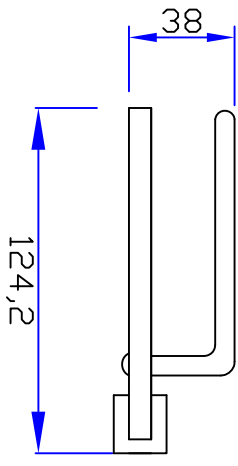

VANOTECH CO., LTD.

Item : 열차선반_유리 [Shelf]

Item No. : USL-201G-400CR

(Top View)

(Front View)

(Side View)