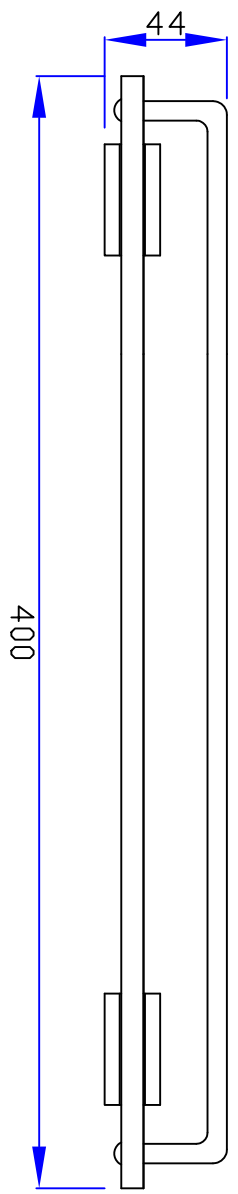

VANOTECH CO., LTD.

Item : 열차선반_유리 [Shelf]

Item No. : USL-201G-400CR

(Top View)

(Front View)

(Side View)