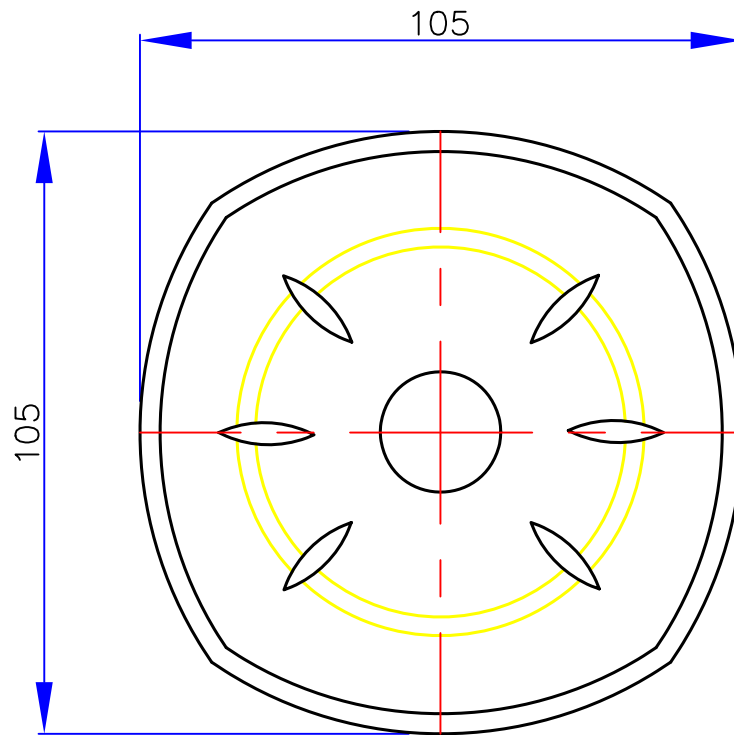

VANOTECH CO., LTD.

Item : 비누곽(ABS) [Soap Dish]

Item No. : 비누접시-PW110-5404

(Top View)

(Front View)