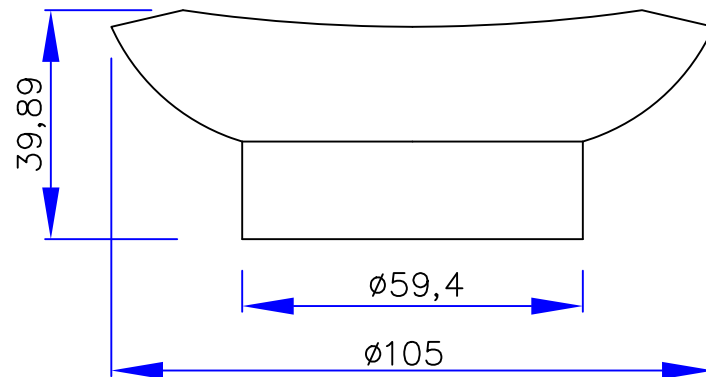

VANOTECH CO., LTD.

Item : 비누곽(ABS) [Soap Dish]

Item No. : 비누접시-PW110-5404

(Top View)

(Front View)